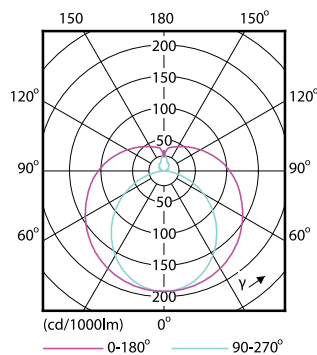

Order Code	Full Product Name	Colour Code	Correlated Colour Temperature (Nom)	Colour Rendering Index (Nom)	Luminous Flux (Nom)
929001277508	LEDtube HO 600mm 10W 765 T8 AP I G	765	6500 K	70	1050 lm
929001299808	LEDtube HO 1200mm 20W 730 T8 AP I G	730	3000 K	70	1900 lm
929001299908	LEDtube HO 600mm 10W 730 T8 AP I G	730	3000 K	70	950 lm
929001383508	CorePro LEDtube HO 1200mm 18W865T8 AP	865	6500 K	80	2100 lm

Temperature

Order Code	Full Product Name	T-Case Maximum (Nom)
929001184538	LEDtube 1200mm 16W 740 T8 AP I G	60 °C
929001184638	LEDtube 1200mm 16W 765 T8 AP I G	60 °C
929001184738	LEDtube 600mm 8W 740 T8 AP I G	60 °C
929001184838	LEDtube 600mm 8W 765 T8 AP I G	60 °C
929001277208	LEDtube HO 1200mm 20W 740 T8 AP I G	65 °C
929001277308	LEDtube HO 1200mm 20W 765 T8 AP I G	65 °C
929001277408	LEDtube HO 600mm 10W 740 T8 AP I G	65 °C
929001277508	LEDtube HO 600mm 10W 765 T8 AP I G	65 °C
929001299808	LEDtube HO 1200mm 20W 730 T8 AP I G	65 °C
929001299908	LEDtube HO 600mm 10W 730 T8 AP I G	65 °C
929001383508	CorePro LEDtube HO 1200mm 18W865T8 AP	65 °C