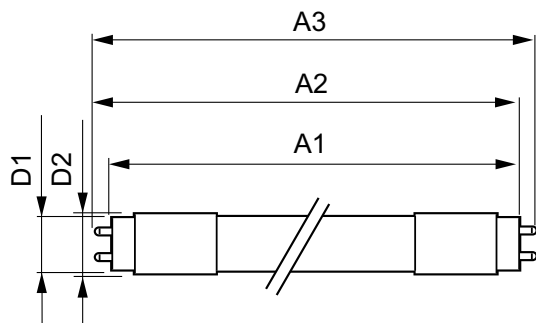

Application

- Car parks
- Warehouses
- Transport and distribution areas
- Front & back of house retail & hospitality

Warnings and Safety

• -

MASTER LEDtube EM/Mains T8

Versions

Dimensional drawing

Product	D1	D2	C1
MASTER LEDtube Starter EMP	3 mm	21.5 mm	34.5 mm

Product	D1	D2	A1	A2	A3
MASTER LEDtube 1200mm HO 14W830 T8	25.8 mm	28 mm	1198.2 mm	1205.3 mm	1212.4 mm
MASTER LEDtube 1200mm HO 14W865 T8	25.8 mm	28 mm	1198.2 mm	1205.3 mm	1212.4 mm
MASTER LEDtube 1200mm HO 14W840 T8	25.8 mm	28 mm	1198.2 mm	1205.3 mm	1212.4 mm