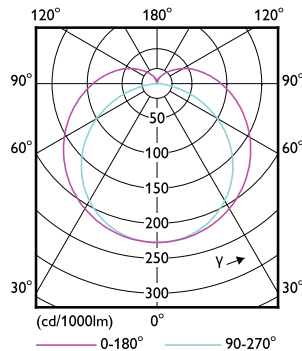

Mechanical and Housing

Order Code	Full Product Name	Bulb Finish	Bulb Shape
929000299902	MASTER LEDtube Starter EMP	-	-
929001297608	MASTER LEDtube STD 1200mm 10.5W840 T8 I	-	Tube, double-ended
929001297708	MASTER LEDtube STD 1200mm 10.5W865 T8 I	-	Tube, double-ended
929001299208	MASTER LEDtube 1200mm HO 14W830 T8	-	Tube, double-ended

Order Code	Full Product Name	Bulb Finish	Bulb Shape
929001299308	MASTER LEDtube 1200mm HO 14W840 T8	-	Tube, double-ended
929001299408	MASTER LEDtube 1200mm HO 14W865 T8	-	Tube, double-ended
929002998402	MASTER LEDtube 1200mm UO 14.7W 865 T8	Frosted	Tube, double-ended

Temperature

Order Code	Full Product Name	T-Ambient (Max)	T-Ambient (Min)	T-Case Maximum (Nom)	T-Storage (Max)	T-Storage (Min)
929000299902	MASTER LEDtube Starter EMP	-	-	-	-	-
929001297608	MASTER LEDtube STD 1200mm 10.5W840 T8 I	45 °C	-20 °C	50 °C	65 °C	-40 °C
929001297708	MASTER LEDtube STD 1200mm 10.5W865 T8 I	45 °C	-20 °C	50 °C	65 °C	-40 °C
929001299208	MASTER LEDtube 1200mm HO 14W830 T8	45 °C	-20 °C	55 °C	65 °C	-40 °C
929001299308	MASTER LEDtube 1200mm HO 14W840 T8	45 °C	-20 °C	55 °C	65 °C	-40 °C
929001299408	MASTER LEDtube 1200mm HO 14W865 T8	45 °C	-20 °C	55 °C	65 °C	-40 °C
929002998402	MASTER LEDtube 1200mm UO 14.7W 865 T8	45 °C	-20 °C	55 °C	65 °C	-40 °C