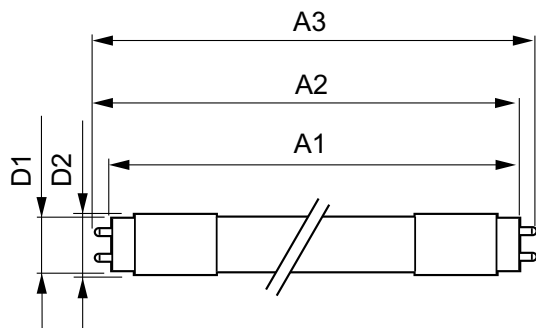

Application

- Car parks
- Warehouses
- Transport and distribution areas
- Front & back of house retail & hospitality

Warnings and Safety

• -

MASTER LEDtube EM/Mains T8

Versions

Dimensional drawing

Product	D1	D2	C1
MASTER LEDtube Starter EMP	3 mm	21.5 mm	34.5 mm

Product	D1	D2	A1	A2	A3
MASTER LEDtube 1200mm HO 14W830 T8	25.8 mm	28 mm	1198.2 mm	1205.3 mm	1212.4 mm
MASTER LEDtube 1200mm HO 14W865 T8	25.8 mm	28 mm	1198.2 mm	1205.3 mm	1212.4 mm
MASTER LEDtube 1200mm HO 14W840 T8	25.8 mm	28 mm	1198.2 mm	1205.3 mm	1212.4 mm