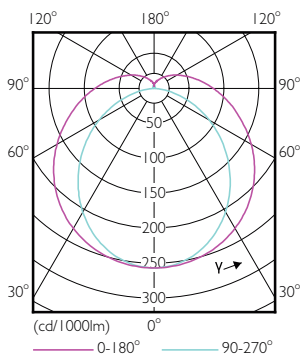

Mechanical and Housing

Order Code	Full Product Name	Bulb Finish	Bulb Shape
929000299902	MASTER LEDtube Starter EMP	-	-
929001297608	MASTER LEDtube STD 1200mm 10.5W840 T8 I	-	Tube, double-ended
929001297708	MASTER LEDtube STD 1200mm 10.5W865 T8 I	-	Tube, double-ended
929001299208	MASTER LEDtube 1200mm HO 14W830 T8	-	Tube, double-ended

Order Code	Full Product Name	Bulb Finish	Bulb Shape
929001299308	MASTER LEDtube 1200mm HO 14W840 T8	-	Tube, double-ended
929001299408	MASTER LEDtube 1200mm HO 14W865 T8	-	Tube, double-ended
929002998402	MASTER LEDtube 1200mm UO 14.7W 865 T8	Frosted	Tube, double-ended

Temperature

Order Code	Full Product Name	T-Ambient (Max)	T-Ambient (Min)	T-Case Maximum (Nom)	T-Storage (Max)	T-Storage (Min)
929000299902	MASTER LEDtube Starter EMP	-	-	-	-	-
929001297608	MASTER LEDtube STD 1200mm 10.5W840 T8 I	45 °C	-20 °C	50 °C	65 °C	-40 °C
929001297708	MASTER LEDtube STD 1200mm 10.5W865 T8 I	45 °C	-20 °C	50 °C	65 °C	-40 °C
929001299208	MASTER LEDtube 1200mm HO 14W830 T8	45 °C	-20 °C	55 °C	65 °C	-40 °C
929001299308	MASTER LEDtube 1200mm HO 14W840 T8	45 °C	-20 °C	55 °C	65 °C	-40 °C
929001299408	MASTER LEDtube 1200mm HO 14W865 T8	45 °C	-20 °C	55 °C	65 °C	-40 °C
929002998402	MASTER LEDtube 1200mm UO 14.7W 865 T8	45 °C	-20 °C	55 °C	65 °C	-40 °C