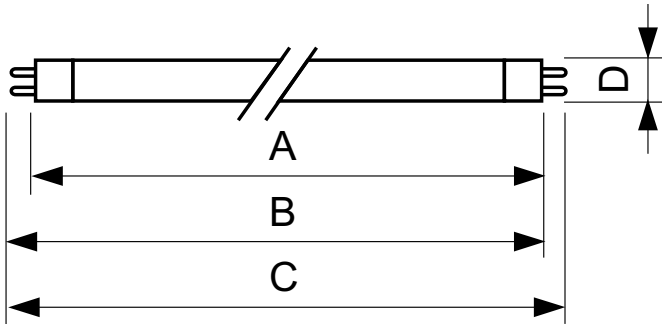

Dimensional drawing

Product	D (max)	A (max)	B (max)	B (min)	C (max)
TL5 Essential 28W/840 1SL/40	17.0 mm	1149.0 mm	1156.1 mm	1153.7 mm	1163.2 mm
TL5 Essential 14W/865 1SL/40	17.0 mm	549.0 mm	556.1 mm	553.7 mm	563.2 mm
TL5 Essential 28W/830 1SL/40	17.0 mm	1149.0 mm	1156.1 mm	1153.7 mm	1163.2 mm
TL5 Essential 14W/840 1SL/40	17.0 mm	549.0 mm	556.1 mm	553.7 mm	563.2 mm
TL5 Essential 14W/830 1SL/40	17.0 mm	549.0 mm	556.1 mm	553.7 mm	563.2 mm
TL5 Essential 28W/865 1SL/40	17.0 mm	1149.0 mm	1156.1 mm	1153.7 mm	1163.2 mm