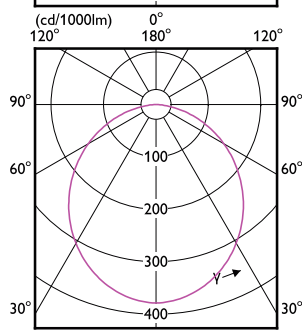

Essential SmartBright LED Downlight G2

Order Code	Full Product Name	Init. Corr. Colour Temperature	Initial luminous flux	Initial input power
911401816397	DN027C LED15/NW D200	4000 K	1500 lm	18 W
911401816497	DN027C LED15/CW D200	6500 K	1500 lm	18 W

Order Code	Full Product Name	Init. Corr. Colour Temperature	Initial luminous flux	Initial input power
911401816697	DN027C LED20/NW D225	4000 K	2000 lm	23 W

Mechanical and Housing

Order Code	Full Product Name	Colour
911401815697	DN027C LED9/WW D150	White
911401815897	DN027C LED9/CW D150	White
911401815997	DN027C LED12/WW D175	White
911401816097	DN027C LED12/NW D175	White
911401816197	DN027C LED12/CW D175	white
911401816297	DN027C LED15/WW D200	White
911401816397	DN027C LED15/NW D200	White
911401816497	DN027C LED15/CW D200	White
911401816697	DN027C LED20/NW D225	white