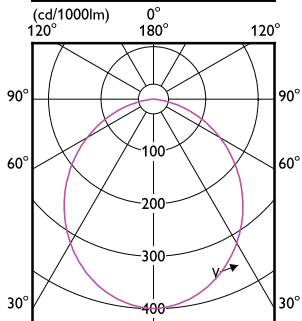

Essential SmartBright LED Downlight G2

Order Code	Full Product Name	Init. Corr. Colour Temperature	Initial luminous flux	Initial input power
911401816397	DN027C LED15/NW D200	4000 K	1500 lm	18 W
911401816497	DN027C LED15/CW D200	6500 K	1500 lm	18 W

Order Code	Full Product Name	Init. Corr. Colour Temperature	Initial luminous flux	Initial input power
911401816697	DN027C LED20/NW D225	4000 K	2000 lm	23 W

Mechanical and Housing

Order Code	Full Product Name	Colour
911401815697	DN027C LED9/WW D150	White
911401815897	DN027C LED9/CW D150	White
911401815997	DN027C LED12/WW D175	White
911401816097	DN027C LED12/NW D175	White
911401816197	DN027C LED12/CW D175	white
911401816297	DN027C LED15/WW D200	White
911401816397	DN027C LED15/NW D200	White
911401816497	DN027C LED15/CW D200	White
911401816697	DN027C LED20/NW D225	white