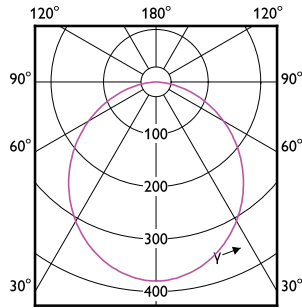

Essential SmartBright LED Downlight G2

Order Code	Full Product Name	Init. Corr. Colour Temperature	Initial luminous flux	Initial input power
911401816397	DN027C LED15/NW D200	4000 K	1500 lm	18 W
911401816497	DN027C LED15/CW D200	6500 K	1500 lm	18 W

Order Code	Full Product Name	Init. Corr. Colour Temperature	Initial luminous flux	Initial input power
911401816697	DN027C LED20/NW D225	4000 K	2000 lm	23 W

Mechanical and Housing

Order Code	Full Product Name	Colour
911401815697	DN027C LED9/WW D150	White
911401815897	DN027C LED9/CW D150	White
911401815997	DN027C LED12/WW D175	White
911401816097	DN027C LED12/NW D175	White
911401816197	DN027C LED12/CW D175	white
911401816297	DN027C LED15/WW D200	White
911401816397	DN027C LED15/NW D200	White
911401816497	DN027C LED15/CW D200	White
911401816697	DN027C LED20/NW D225	white