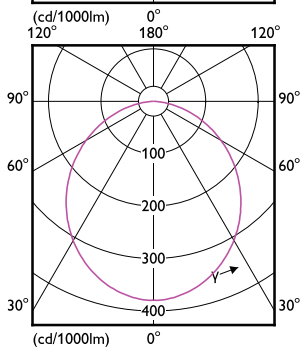

Essential SmartBright LED Downlight G2

Order Code	Full Product Name	Init. Corr. Colour Temperature	Initial luminous flux	Initial input power
911401816397	DN027C LED15/NW D200	4000 K	1500 lm	18 W
911401816497	DN027C LED15/CW D200	6500 K	1500 lm	18 W

Order Code	Full Product Name	Init. Corr. Colour Temperature	Initial luminous flux	Initial input power
911401816697	DN027C LED20/NW D225	4000 K	2000 lm	23 W

Mechanical and Housing

Order Code	Full Product Name	Colour
911401815697	DN027C LED9/WW D150	White
911401815897	DN027C LED9/CW D150	White
911401815997	DN027C LED12/WW D175	White
911401816097	DN027C LED12/NW D175	White
911401816197	DN027C LED12/CW D175	white
911401816297	DN027C LED15/WW D200	White
911401816397	DN027C LED15/NW D200	White
911401816497	DN027C LED15/CW D200	White
911401816697	DN027C LED20/NW D225	white