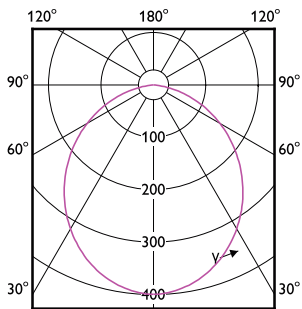

Essential SmartBright LED Downlight G2

Order Code	Full Product Name	Init. Corr. Colour Temperature	Initial luminous flux	Initial input power
911401816397	DN027C LED15/NW D200	4000 K	1500 lm	18 W
911401816497	DN027C LED15/CW D200	6500 K	1500 lm	18 W

Order Code	Full Product Name	Init. Corr. Colour Temperature	Initial luminous flux	Initial input power
911401816697	DN027C LED20/NW D225	4000 K	2000 lm	23 W

Mechanical and Housing

Order Code	Full Product Name	Colour
911401815697	DN027C LED9/WW D150	White
911401815897	DN027C LED9/CW D150	White
911401815997	DN027C LED12/WW D175	White
911401816097	DN027C LED12/NW D175	White
911401816197	DN027C LED12/CW D175	white
911401816297	DN027C LED15/WW D200	White
911401816397	DN027C LED15/NW D200	White
911401816497	DN027C LED15/CW D200	White
911401816697	DN027C LED20/NW D225	white