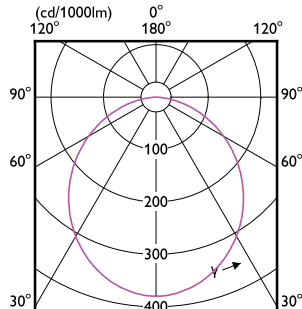

Essential SmartBright LED Downlight G2

Order Code	Full Product Name	Init. Corr. Colour Temperature	Initial luminous flux	Initial input power
911401816397	DN027C LED15/NW D200	4000 K	1500 lm	18 W
911401816497	DN027C LED15/CW D200	6500 K	1500 lm	18 W

Order Code	Full Product Name	Init. Corr. Colour Temperature	Initial luminous flux	Initial input power
911401816697	DN027C LED20/NW D225	4000 K	2000 lm	23 W

Mechanical and Housing

Order Code	Full Product Name	Colour
911401815697	DN027C LED9/WW D150	White
911401815897	DN027C LED9/CW D150	White
911401815997	DN027C LED12/WW D175	White
911401816097	DN027C LED12/NW D175	White
911401816197	DN027C LED12/CW D175	white
911401816297	DN027C LED15/WW D200	White
911401816397	DN027C LED15/NW D200	White
911401816497	DN027C LED15/CW D200	White
911401816697	DN027C LED20/NW D225	white