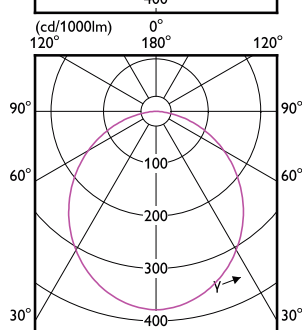

Essential SmartBright LED Downlight G2

Order Code	Full Product Name	Init. Corr. Colour Temperature	Initial luminous flux	Initial input power
911401816397	DN027C LED15/NW D200	4000 K	1500 lm	18 W
911401816497	DN027C LED15/CW D200	6500 K	1500 lm	18 W

Order Code	Full Product Name	Init. Corr. Colour Temperature	Initial luminous flux	Initial input power
911401816697	DN027C LED20/NW D225	4000 K	2000 lm	23 W

Mechanical and Housing

Order Code	Full Product Name	Colour
911401815697	DN027C LED9/WW D150	White
911401815897	DN027C LED9/CW D150	White
911401815997	DN027C LED12/WW D175	White
911401816097	DN027C LED12/NW D175	White
911401816197	DN027C LED12/CW D175	white
911401816297	DN027C LED15/WW D200	White
911401816397	DN027C LED15/NW D200	White
911401816497	DN027C LED15/CW D200	White
911401816697	DN027C LED20/NW D225	white