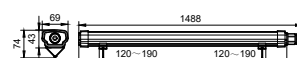

WT068C-5ft

Smartbright Waterproof G3 WT068C

General Information	
CE mark	CE mark
Light Technical	
Optical cover/lens type	-
Color rendering index (CRI)	>80
Luminous Efficacy (rated) (Nom)	110 lm/W
Operating and Electrical	
Input Voltage	220 to 240 V
Line Frequency	50 or 60 Hz
Temperature	
Ambient temperature range	-20 to +45 °C
Controls and Dimming	
Dimmable	No
Mechanical and Housing	
Housing Color	White and gray
Approval and Application	
Protection class IEC	Safety class II
Mech. impact protection code	IK06
Ingress protection code	IP66
Initial Performance (IEC Compliant)	
Luminous flux tolerance	+/-10%