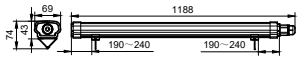

WT068C-4ft