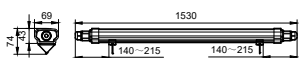

Application

- Parking Garages
- Offices

Dimensional drawing

WT068C TW-4ft

WT068C TW-2ft

WT068C-4ft

WT068C-2ft

WT068C TW-5ft

WT068C-5ft

Smartbright Waterproof G3 WT068C

General Information	
CE mark	CE mark
Light Technical	
Optical cover/lens type	-
Color rendering index (CRI)	>80
Luminous Efficacy (rated) (Nom)	110 lm/W
Operating and Electrical	
Input Voltage	220 to 240 V
Line Frequency	50 or 60 Hz
Temperature	
Ambient temperature range	-20 to +45 °C
Controls and Dimming	
Dimmable	No
Mechanical and Housing	
Housing Color	White and gray
Approval and Application	
Protection class IEC	Safety class II
Mech. impact protection code	IK06
Ingress protection code	IP66
Initial Performance (IEC Compliant)	
Luminous flux tolerance	+/-10%