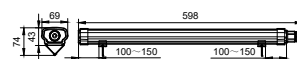

Application

- Parking Garages
- Offices

Dimensional drawing

WT068C TW-4ft

WT068C TW-2ft

WT068C-4ft

WT068C-2ft

WT068C TW-5ft

WT068C-5ft

Smartbright Waterproof G3 WT068C

General Information	
CE mark	CE mark
Light Technical	
Optical cover/lens type	-
Color rendering index (CRI)	>80
Luminous Efficacy (rated) (Nom)	110 lm/W
Operating and Electrical	
Input Voltage	220 to 240 V
Line Frequency	50 or 60 Hz
Temperature	
Ambient temperature range	-20 to +45 °C
Controls and Dimming	
Dimmable	No
Mechanical and Housing	
Housing Color	White and gray
Approval and Application	
Protection class IEC	Safety class II
Mech. impact protection code	IK06
Ingress protection code	IP66
Initial Performance (IEC Compliant)	
Luminous flux tolerance	+/-10%