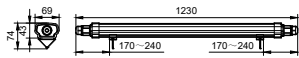

Smartbright Waterproof G3 WT068C

Features

- 2 colour temperatures, 3 sizes and Standard and through wiring version
- IP66/IK06 – Water and dustproof. For all weather
- Reliable with a long service life of 30 000 hours L70
- 3 years warranty
- Quick connector for easy installation

Application

- Parking Garages
- Offices

Dimensional drawing

WT068C TW-4ft