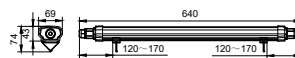

WT068C TW-2ft