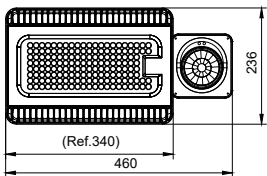

GreenPerform Highbay Rectangular

Application

- Warehouses
- Manufacturing
- Distribution center
- Exhibition hall

Dimensional drawing

Approval and Application

Protection class IEC	Safety class I
Ingress protection code	IP65