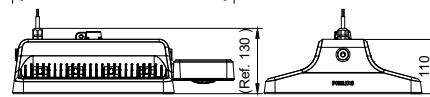

GreenPerform Highbay Rectangular

Application

- Warehouses
- Manufacturing
- Distribution center
- Exhibition hall

Dimensional drawing

Approval and Application

Protection class IEC	Safety class I
Ingress protection code	IP65

Initial Performance (IEC Compliant)

Luminous flux tolerance	+/-10%

Light Technical