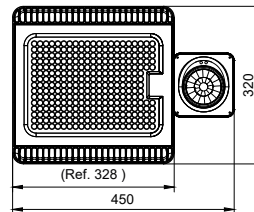

GreenPerform Highbay Rectangular

Application

- Warehouses
- Manufacturing
- Distribution center
- Exhibition hall

Dimensional drawing

Approval and Application

Protection class IEC	Safety class I
Ingress protection code	IP65