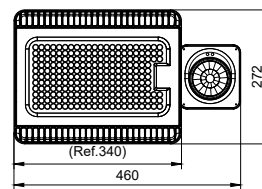

GreenPerform Highbay Rectangular

Application

- Warehouses
- Manufacturing
- Distribution center
- Exhibition hall

Dimensional drawing

Approval and Application

Protection class IEC	Safety class I
Ingress protection code	IP65