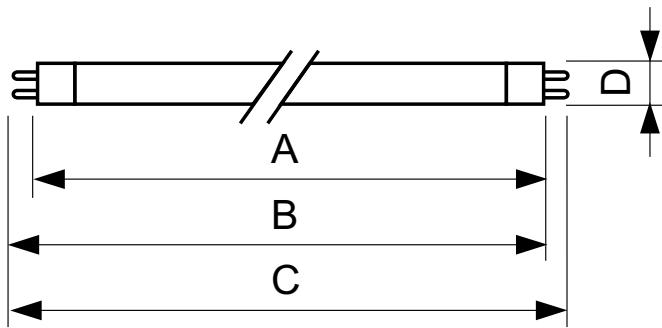

TL5 Essential HE Super 80

Controls and Dimming	
Dimmable	No
Mechanical and Housing	
Bulb shape	T5 [16 mm (T5)]
Approval and Application	
Mercury (Hg) content (nom.)	2.0 mg
Energy consumption kWh/1,000 hours	15 kWh
Product Data	
Full product code	871150057035255

Order product name	TL5 Essential 14W/865 1SL/40
EAN/UPC – product	8711500570352
Order code	927925986558
SAP numerator – quantity per pack	1
Numerator – packs per outer box	40
SAP material	927925986558
SAP net weight (piece)	47.500 g

Dimensional drawing

Product	D (max)	A (max)	B (max)	B (min)	C (max)
TL5 Essential 14W/865 1SL/40	17.0 mm	549.0 mm	556.1 mm	553.7 mm	563.2 mm

TL5 ESS 14W/865