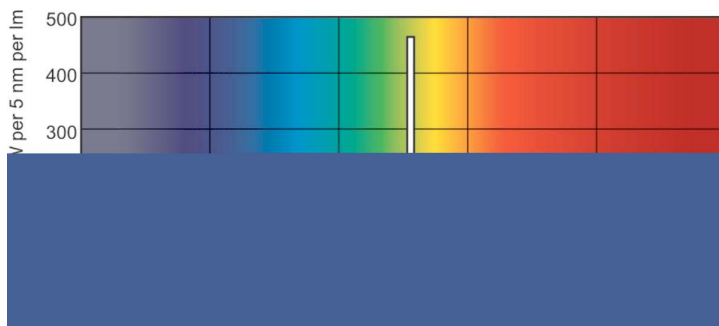

Photometric data

LDPO_TL5ESS8_ESS_865-Spectral power distribution Colour