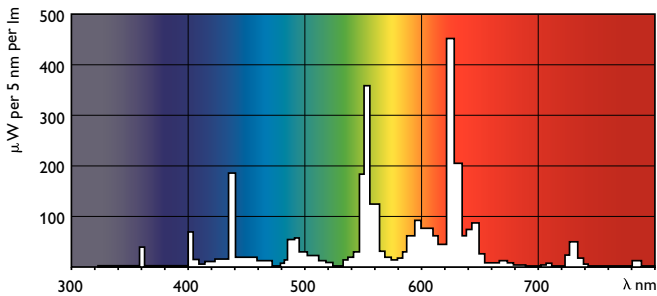

Photometric data

LDPO_TL5ESS8_ESS_830-Spectral power distribution Colour