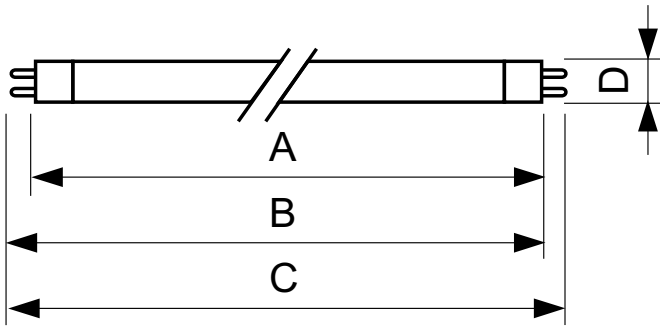

## Mechanical and housing

Bulb shape	T5 [ 16 mm (T5)]
------------	------------------

## Dimensional drawing

TL5 Essential 28W/830 1SL/40

Product	D (max)	A (max)	B (max)	B (min)	C (max)
TL5 Essential 28W/830 1SL/40	17.0 mm	1149.0 mm	1156.1 mm	1153.7 mm	1163.2 mm