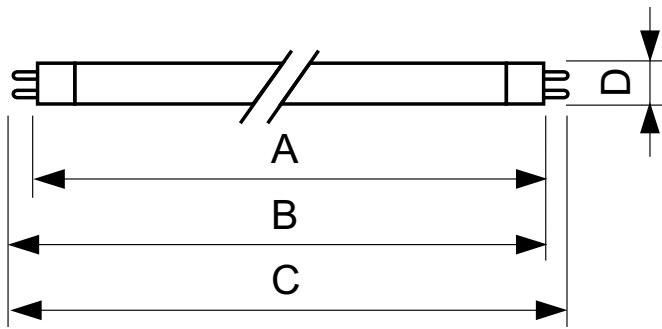

Product Data

Full product code	871150057047555
-------------------	-----------------

Order product name	TL5 Essential 28W/865 1SL/40
EAN/UPC – product	8711500570475
Order code	927926786558
SAP numerator – quantity per pack	1
Numerator – packs per outer box	40
SAP material	927926786558
Net Weight (Piece)	88.500 g

Dimensional drawing

TL5 ESS 28W/865

Product	D (max)	A (max)	B (max)	B (min)	C (max)
TL5 Essential 28W/865 1SL/40	17.0 mm	1149.0 mm	1156.1 mm	1153.7 mm	1163.2 mm

Photometric data

LDPO_TL5ESS8_ESS_865-Spectral power distribution Colour