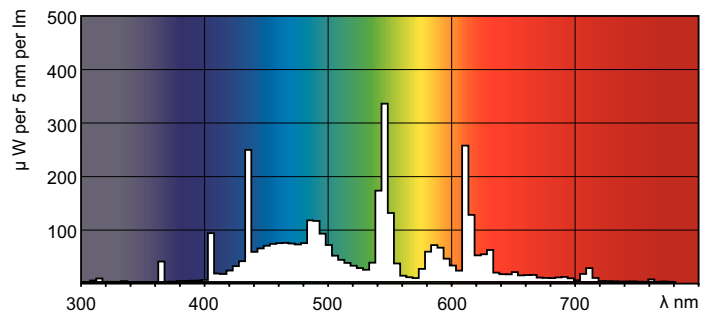

Product data

General Information		Operating and Electrical	
Cap base	G13 [Medium Bi-Pin Fluorescent]	Chromaticity coordinate Y (nom.)	0.337
Life to 10% failures (nom.)	12000 h	Colour Temperature, horizontal (Nom)	6500 K
Life to 50% failures (nom.)	15000 h	Lamp Luminous Efficacy EM (Nom)	77.4 lm/W
Life to 50% failures preheat (nom.)	20000 h	Colour Rendering Index,horiz (Nom)	93
LSF 2000 h Rated	99 %	LLMF 2000 h Rated	96 %
LSF 4000 h Rated	99 %	LLMF 4000 h Rated	95 %
LSF 6000 h Rated	99 %	LLMF 6000 h Rated	94 %
LSF 8000 h Rated	99 %	LLMF 8000 h Rated	93 %
LSF 12000 h Rated	89 %	LLMF 12000 h Rated	92 %
LSF 16000 h Rated	33 %	LLMF 16000 h Rated	91 %
LSF 20000 h Rated	2 %	LLMF 20000 h Rated	90 %
	Sphere		
Light Technical		Temperature	
Colour Code	965 [CCT of 6,500 K]	Technical Lamp Power (Nom)	36.8 W
Lamp Luminous Flux 25°C EL (Nom)	2850 lm	Lamp current (nom.)	0.440 A
Colour Designation	Cool Daylight		
Chromaticity coordinate X (nom.)	0.313	Design temperature (nom.)	25 °C

MASTER TL-D 90 De Luxe

Controls and Dimming

Dimmable	Yes
----------	-----

Mechanical and Housing

Bulb shape	T8 [26 mm (T8)]
------------	------------------

Approval and Application

Energy Efficiency Class	G
Mercury (Hg) content (nom.)	2 mg
Energy consumption kWh/1,000 hours	37 kWh 423526

Dimensional drawing

Product	D (max)	A (max)	B (max)	B (min)	C (max)
MASTER TL-D 90 De Luxe 36W/965 SLV/10	28 mm	1199.4 mm	1206.5 mm	1204.1 mm	1213.6 mm

MASTER TL-D 90 De Luxe 36W/965 SLV/10

Photometric data

LDPB_TL-D9Hlm_965-Spectral power distribution B/W

LDPO_TL-D9Hlm_965-Spectral power distribution Colour

MASTER TL-D 90 De Luxe

Lifetime

LDLE_TL-D9Hm_0002-Life expectancy diagram

LDLE_TL-D9Hm_0001-Life expectancy diagram