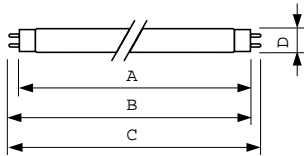

Product data

General Information		Operating and Electrical	
Cap base	G13 [Medium Bi-Pin Fluorescent]	Chromaticity coordinate Y (nom.)	0.337
Life to 10% failures (nom.)	12000 h	Colour Temperature, horizontal (Nom)	6500 K
Life to 50% failures (nom.)	15000 h	Lamp Luminous Efficacy EM (Nom)	77.4 lm/W
Life to 50% failures preheat (nom.)	20000 h	Colour Rendering Index,horiz (Nom)	93
LSF 2000 h Rated	99 %	LLMF 2000 h Rated	96 %
LSF 4000 h Rated	99 %	LLMF 4000 h Rated	95 %
LSF 6000 h Rated	99 %	LLMF 6000 h Rated	94 %
LSF 8000 h Rated	99 %	LLMF 8000 h Rated	93 %
LSF 12000 h Rated	89 %	LLMF 12000 h Rated	92 %
LSF 16000 h Rated	33 %	LLMF 16000 h Rated	91 %
LSF 20000 h Rated	2 %	LLMF 20000 h Rated	90 %
	Sphere		
Light Technical		Temperature	
Colour Code	965 [CCT of 6,500 K]	Technical Lamp Power (Nom)	36.8 W
Lamp Luminous Flux 25°C EL (Nom)	2850 lm	Lamp current (nom.)	0.440 A
Colour Designation	Cool Daylight		
Chromaticity coordinate X (nom.)	0.313	Design temperature (nom.)	25 °C

MASTER TL-D 90 De Luxe

Controls and Dimming

Dimmable	Yes
----------	-----

Mechanical and Housing

Bulb shape	T8 [26 mm (T8)]
------------	------------------

Approval and Application

Energy Efficiency Class	G
Mercury (Hg) content (nom.)	2 mg
Energy consumption kWh/1,000 hours	37 kWh 423526

Product Data

Full product code	871150088862425
Order product name	MASTER TL-D 90 De Luxe 36W/965 SLV/10
EAN/UPC – product	8711500888624
Order code	928044596581
SAP numerator – quantity per pack	1
Numerator – packs per outer box	10
SAP material	928044596581
SAP net weight (piece)	135.000 g
ILCOS code	FD-36/65/1A-E-G13

Dimensional drawing

Product	D (max)	A (max)	B (max)	B (min)	C (max)
MASTER TL-D 90 De Luxe 36W/965 SLV/10	28 mm	1199.4 mm	1206.5 mm	1204.1 mm	1213.6 mm

MASTER TL-D 90 De Luxe 36W/965 SLV/10

Photometric data