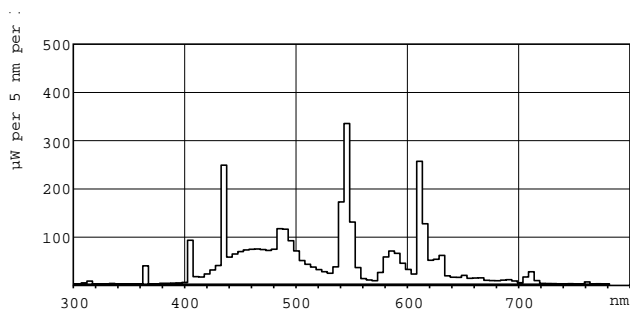

Product data

General Information		Operating and Electrical	
Cap base	G13 [Medium Bi-Pin Fluorescent]	Chromaticity coordinate Y (nom.)	0.337
Life to 10% failures (nom.)	12000 h	Colour Temperature, horizontal (Nom)	6500 K
Life to 50% failures (nom.)	15000 h	Lamp Luminous Efficacy EM (Nom)	77.4 lm/W
Life to 50% failures preheat (nom.)	20000 h	Colour Rendering Index,horiz (Nom)	93
LSF 2000 h Rated	99 %	LLMF 2000 h Rated	96 %
LSF 4000 h Rated	99 %	LLMF 4000 h Rated	95 %
LSF 6000 h Rated	99 %	LLMF 6000 h Rated	94 %
LSF 8000 h Rated	99 %	LLMF 8000 h Rated	93 %
LSF 12000 h Rated	89 %	LLMF 12000 h Rated	92 %
LSF 16000 h Rated	33 %	LLMF 16000 h Rated	91 %
LSF 20000 h Rated	2 %	LLMF 20000 h Rated	90 %
	Sphere		
Light Technical		Temperature	
Colour Code	965 [CCT of 6,500 K]	Technical Lamp Power (Nom)	36.8 W
Lamp Luminous Flux 25°C EL (Nom)	2850 lm	Lamp current (nom.)	0.440 A
Colour Designation	Cool Daylight		
Chromaticity coordinate X (nom.)	0.313	Design temperature (nom.)	25 °C

MASTER TL-D 90 De Luxe

Controls and Dimming

Dimmable	Yes
----------	-----

Mechanical and Housing

Bulb shape	T8 [26 mm (T8)]
------------	------------------

Approval and Application

Energy Efficiency Class	G
Mercury (Hg) content (nom.)	2 mg
Energy consumption kWh/1,000 hours	37 kWh 423526

Product Data

Full product code	871150088862425
Order product name	MASTER TL-D 90 De Luxe 36W/965 SLV/10
EAN/UPC – product	8711500888624
Order code	928044596581
SAP numerator – quantity per pack	1
Numerator – packs per outer box	10
SAP material	928044596581
SAP net weight (piece)	135.000 g
ILCOS code	FD-36/65/1A-E-G13

Dimensional drawing

Product	D (max)	A (max)	B (max)	B (min)	C (max)
MASTER TL-D 90 De Luxe 36W/965 SLV/10	28 mm	1199.4 mm	1206.5 mm	1204.1 mm	1213.6 mm

MASTER TL-D 90 De Luxe 36W/965 SLV/10

Photometric data