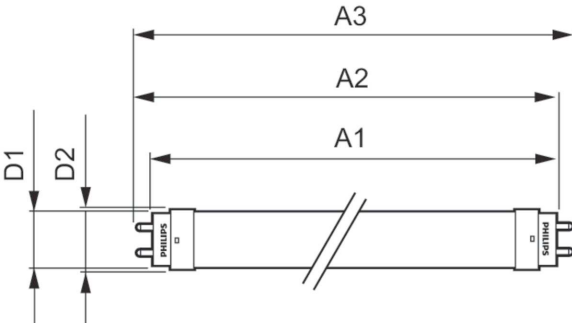

Essential LEDtube

Product Data

Full product code	871869659998300
Order product name	LEDtube 1200mm 16W 765 T8 AP I G
EAN/UPC – product	8718696599983
Order code	929001184638
SAP numerator – quantity per pack	1

Numerator – packs per outer box	20
SAP material	929001184638
SAP net weight (piece)	0.172 kg

Dimensional drawing

TLED 1200mm 4ft T8 16W-36W 6500K G13 ND

Product	D1	D2	A1	A2	A3	C	D
LEDtube 1200mm	25.68	28 mm	1198	1205	1212	1212	27.8
16W 765 T8 AP I G	mm		mm	mm	mm	mm	mm

Photometric data

General Uniform Lighting
1 - T8 16W 765 T8 CN I G