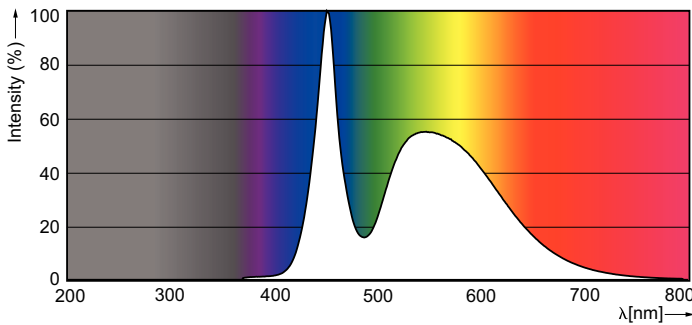

LEDtube 1200mm 16W G13 T8 765 1600lm AP C G