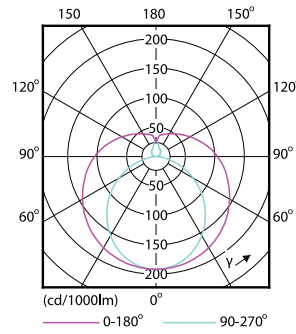

LEDtube 1200mm 16W 740 T8 CN I G