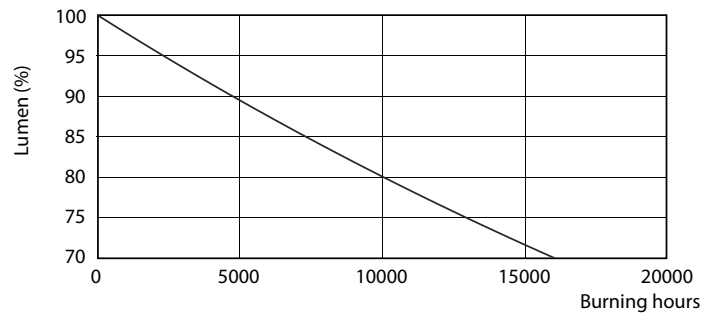

LEDtube HO 20W G13 730 T8 AP I G

LEDtube HO 20W G13 730 T8 AP I G