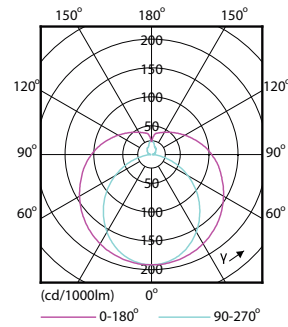

Product data

General Information	
Cap base	G13 [Medium Bi-Pin Fluorescent]
EU RoHS compliant	Yes
Nominal lifetime (nom.)	15000 h
Switching cycle	50,000X
Light Technical	
Colour Code	740 [CCT of 4,000 K]
Technical Beam Angle (Nom)	240 °
Lamp Luminous Flux 25°C EL (Nom)	2100 lm
Colour Designation	Cool White (CW)
Colour Temperature, horizontal (Nom)	4000 K
Lamp Luminous Efficacy EM (Nom)	105.00 lm/W
Colour consistency	<7
Colour Rendering Index, horiz (Nom)	70
LLMF at end of nominal lifetime (nom.)	70 %
Operating and Electrical	
Input frequency	50 to 60 Hz
Technical Lamp Power (Nom)	20 W
Starting time (nom.)	0.5 s
Warm-up time to 60% light (nom.)	0.5 s
Power factor (nom.)	0.5

Dimensional drawing

TLED Ecofit APR HO 1200mm 4ft T8 220-240

Product	D1	D2	A1	A2	A3
LEDtube HO 1200mm 20W 740 T8 AP I G	25.7 mm	28 mm	1198 mm	1205 mm	1212 mm

Photometric data

LEDtube HO 20W G13 740 T8 AP I G