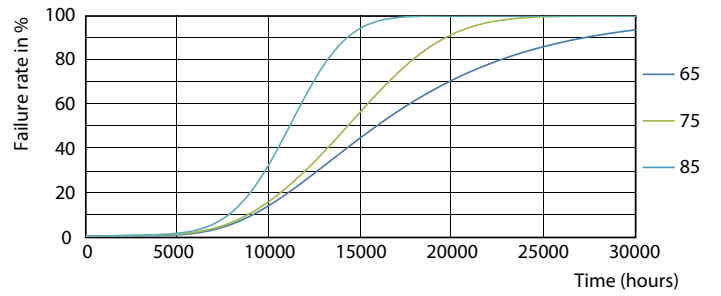

Essential LEDtube

Lifetime