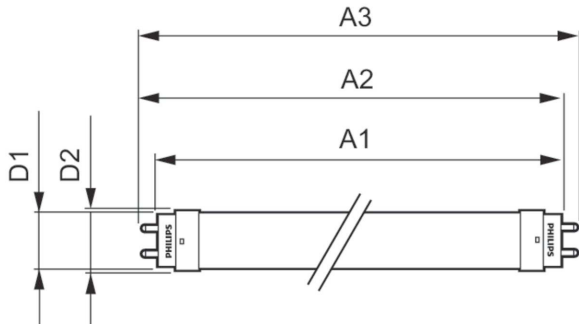

Product data

General Information	
Cap base	G13 [Medium Bi-Pin Fluorescent]
EU RoHS compliant	Yes
Nominal lifetime (nom.)	15000 h
Switching cycle	50,000X
Light Technical	
Colour Code	740 [CCT of 4,000 K]
Technical Beam Angle (Nom)	240 °
Lamp Luminous Flux 25°C EL (Nom)	2100 lm
Colour Designation	Cool White (CW)
Colour Temperature, horizontal (Nom)	4000 K
Lamp Luminous Efficacy EM (Nom)	105.00 lm/W
Colour consistency	<7
Colour Rendering Index, horiz (Nom)	70
LLMF at end of nominal lifetime (nom.)	70 %
Operating and Electrical	
Input frequency	50 to 60 Hz
Technical Lamp Power (Nom)	20 W
Starting time (nom.)	0.5 s
Warm-up time to 60% light (nom.)	0.5 s
Power factor (nom.)	0.5

Voltage (nom.)	220-240 V
Temperature	
T-ambient (max.)	45 °C
T-ambient (min.)	-20 °C
T storage (max.)	65 °C
T storage (min.)	-40 °C
T-Case maximum (nom.)	65 °C
Controls and Dimming	
Dimmable	No
Mechanical and Housing	
Product length	1200 mm
Approval and Application	
Energy efficiency label (EEL)	A+
Energy-saving product	Yes
Approval marks	RoHS compliance KEMA Keur certificate
Energy consumption kWh/1,000 hours	20 kWh
Product Data	
Full product code	871869667434500

Essential LEDtube

Order product name	LEDtube HO 1200mm 20W 740 T8 AP I G
EAN/UPC – product	8718696674345
Order code	929001277208
SAP numerator – quantity per pack	1
Numerator – packs per outer box	10

Material no. (12 NC)	929001277208
SAP net weight (piece)	0.215 kg

Dimensional drawing

TLED Ecofit APR HO 1200mm 4ft T8 220-240

Product	D1	D2	A1	A2	A3
LEDtube HO 1200mm 20W 740 T8 AP I G	25.7 mm	28 mm	1198 mm	1205 mm	1212 mm

Photometric data

LEDtube HO 20W G13 740 T8 AP I G