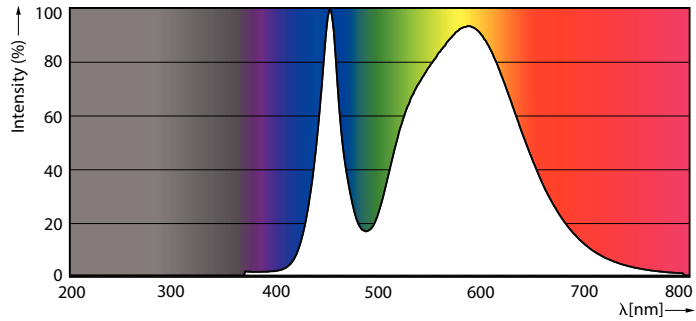

Photometric data

LEDtube HO 20W G13 740 T8 AP I G