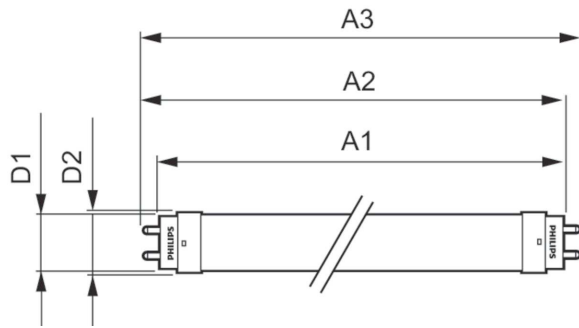

Product data

General Information	
Cap base	G13 [Medium Bi-Pin Fluorescent]
EU RoHS compliant	Yes
Nominal lifetime (nom.)	15000 h
Switching cycle	50,000X
Light Technical	
Colour Code	740 [CCT of 4,000 K]
Technical Beam Angle (Nom)	240 °
Lamp Luminous Flux 25°C EL (Nom)	1050 lm
Colour Designation	Cool White (CW)
Colour Temperature, horizontal (Nom)	4000 K
Lamp Luminous Efficacy EM (Nom)	105.00 lm/W
Colour consistency	<7
Colour Rendering Index, horiz (Nom)	70
LLMF at end of nominal lifetime (nom.)	70 %
Operating and Electrical	
Input frequency	50 to 60 Hz
Technical Lamp Power (Nom)	10 W
Starting time (nom.)	0.5 s
Warm-up time to 60% light (nom.)	0.5 s
Power factor (nom.)	0.5

Voltage (nom.)	220–240 V
Temperature	
T-ambient (max.)	45 °C
T-ambient (min.)	-20 °C
T storage (max.)	65 °C
T storage (min.)	-40 °C
T-Case maximum (nom.)	65 °C
Controls and Dimming	
Dimmable	No
Mechanical and Housing	
Product length	600 mm
Bulb shape	Tube, double-ended
Approval and Application	
Energy-saving product	Yes
Approval marks	RoHS compliance KEMA Keur certificate
Energy consumption kWh/1,000 hours	10 kWh
Product Data	
Full product code	871869667438300

Essential LEDtube

Order product name	LEDtube HO 600mm 10W 740 T8 AP I G
EAN/UPC – product	8718696674383
Order code	929001277408
SAP numerator – quantity per pack	1
Numerator – packs per outer box	10

SAP material	929001277408
SAP net weight (piece)	0.120 kg

Dimensional drawing

TLED Ecofit APR HO 600mm 2ft T8 220-240V

Product	D1	D2	A1	A2	A3
LEDtube HO 600mm 10W 740 T8 AP I G	25.7 mm	28 mm	588.5 mm	595.5 mm	602.5 mm

Photometric data

LEDtube HO 10W G13 740 T8 AP I G