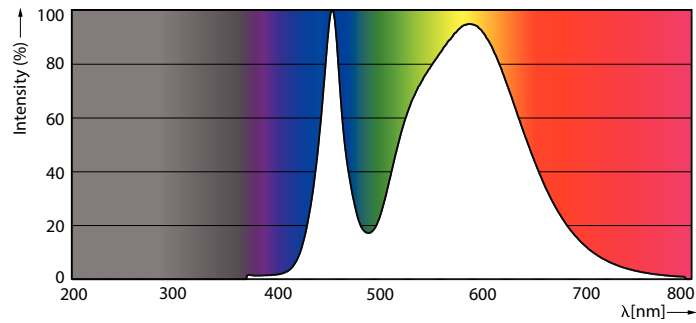

Product data

General Information	
Cap base	G13 [Medium Bi-Pin Fluorescent]
EU RoHS compliant	Yes
Nominal lifetime (nom.)	15000 h
Switching cycle	50,000X
Light Technical	
Colour Code	740 [CCT of 4,000 K]
Technical Beam Angle (Nom)	240 °
Lamp Luminous Flux 25°C EL (Nom)	1050 lm
Colour Designation	Cool White (CW)
Colour Temperature, horizontal (Nom)	4000 K
Lamp Luminous Efficacy EM (Nom)	105.00 lm/W
Colour consistency	<7
Colour Rendering Index, horiz (Nom)	70
LLMF at end of nominal lifetime (nom.)	70 %
Operating and Electrical	
Input frequency	50 to 60 Hz
Technical Lamp Power (Nom)	10 W
Starting time (nom.)	0.5 s
Warm-up time to 60% light (nom.)	0.5 s
Power factor (nom.)	0.5

Voltage (nom.)	220–240 V
Temperature	
T-ambient (max.)	45 °C
T-ambient (min.)	-20 °C
T storage (max.)	65 °C
T storage (min.)	-40 °C
T-Case maximum (nom.)	65 °C
Controls and Dimming	
Dimmable	No
Mechanical and Housing	
Product length	600 mm
Bulb shape	Tube, double-ended
Approval and Application	
Energy-saving product	Yes
Approval marks	RoHS compliance KEMA Keur certificate
Energy consumption kWh/1,000 hours	10 kWh
Product Data	
Full product code	871869667438300

Dimensional drawing

TLED Ecofit APR HO 600mm 2ft T8 220-240V

Product	D1	D2	A1	A2	A3
LEDtube HO 600mm 10W 740 T8 AP I G	25.7 mm	28 mm	588.5 mm	595.5 mm	602.5 mm

Photometric data

LEDtube HO 10W G13 740 T8 AP I G