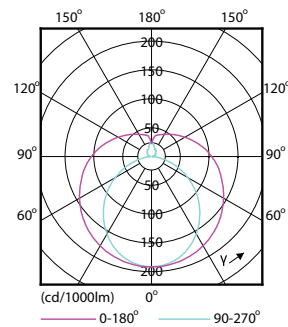

Product data

General Information	
Cap base	G13 [Medium Bi-Pin Fluorescent]
EU RoHS compliant	Yes
Nominal lifetime (nom.)	15000 h
Switching cycle	50,000X
Light Technical	
Colour Code	740 [CCT of 4,000 K]
Technical Beam Angle (Nom)	240 °
Lamp Luminous Flux 25°C EL (Nom)	1050 lm
Colour Designation	Cool White (CW)
Colour Temperature, horizontal (Nom)	4000 K
Lamp Luminous Efficacy EM (Nom)	105.00 lm/W
Colour consistency	<7
Colour Rendering Index, horiz (Nom)	70
LLMF at end of nominal lifetime (nom.)	70 %
Operating and Electrical	
Input frequency	50 to 60 Hz
Technical Lamp Power (Nom)	10 W
Starting time (nom.)	0.5 s
Warm-up time to 60% light (nom.)	0.5 s
Power factor (nom.)	0.5

Voltage (nom.)	220–240 V
Temperature	
T-ambient (max.)	45 °C
T-ambient (min.)	-20 °C
T storage (max.)	65 °C
T storage (min.)	-40 °C
T-Case maximum (nom.)	65 °C
Controls and Dimming	
Dimmable	No
Mechanical and Housing	
Product length	600 mm
Bulb shape	Tube, double-ended
Approval and Application	
Energy-saving product	Yes
Approval marks	RoHS compliance KEMA Keur certificate
Energy consumption kWh/1,000 hours	10 kWh
Product Data	
Full product code	871869667438300

Dimensional drawing

TLED Ecofit APR HO 600mm 2ft T8 220-240V

Product	D1	D2	A1	A2	A3
LEDtube HO 600mm 10W 740 T8 AP I G	25.7 mm	28 mm	588.5 mm	595.5 mm	602.5 mm

Photometric data

LEDtube HO 10W G13 740 T8 AP I G