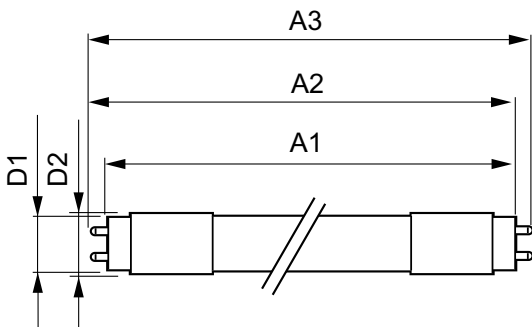

MASTER LEDtube EM/Mains T8

Controls and Dimming

Dimmable No

Mechanical and Housing

Product length 1500 mm

Approval and Application

Energy efficiency label (EEL) A++

Energy-saving product Yes

Approval marks CE marking RoHS compliance KEMA Keur certificate

Energy consumption kWh/1,000 hours 24 kWh

Product Data

Full product code 871869668744400

Order product name MASTER LEDtube 1500mm UO 24W 840 T8

EAN/UPC – product 8718696687444

Order code 929001298202

SAP numerator – quantity per pack 1

Numerator – packs per outer box 10

SAP material 929001298202

SAP net weight (piece) 0.310 kg

Dimensional drawing

TLED 4ft 24W-58W 3700lm 160D 4000K G13ND

Product	D1	D2	A1	A2	A3
MASTER LEDtube 1500mm UO 24W 840 T8	25.78 mm	28 mm	1498.7 mm	1505.8 mm	1512.9 mm

Photometric data