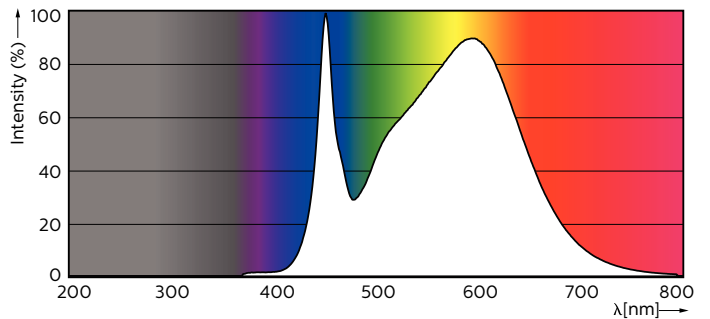

LEDtube 1500mm UO 24W 840 T8

LEDtube 1500mm UO 24W 840 T8