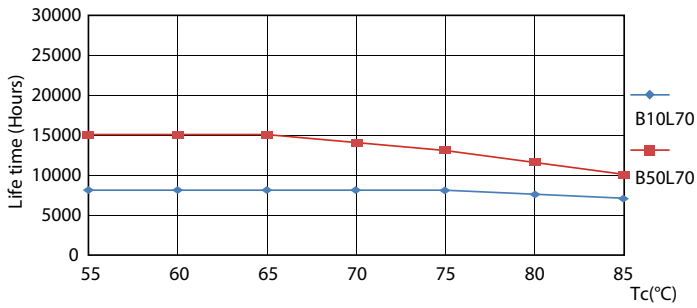

Product data

General Information	
Cap base	G13 [Medium Bi-Pin Fluorescent]
EU RoHS compliant	Yes
Nominal lifetime (nom.)	15000 h
Switching cycle	50,000X
Light Technical	
Colour Code	730 [CCT of 3,000 K]
Technical Beam Angle (Nom)	240 °
Lamp Luminous Flux 25°C EL (Nom)	950 lm
Colour Designation	White (WH)
Colour Temperature, horizontal (Nom)	3000 K
Lamp Luminous Efficacy EM (Nom)	95.00 lm/W
Colour consistency	<7
Colour Rendering Index, horiz (Nom)	70
LLMF at end of nominal lifetime (nom.)	70 %
Operating and Electrical	
Input frequency	50 to 60 Hz
Technical Lamp Power (Nom)	10 W
Starting time (nom.)	0.5 s
Warm-up time to 60% light (nom.)	0.5 s
Power factor (nom.)	0.5

Voltage (nom.)	220–240 V
Temperature	
T-ambient (max.)	45 °C
T-ambient (min.)	-20 °C
T storage (max.)	65 °C
T storage (min.)	-40 °C
T-Case maximum (nom.)	65 °C
Controls and Dimming	
Dimmable	No
Mechanical and Housing	
Product length	600 mm
Bulb shape	Tube, double-ended
Approval and Application	
Energy-saving product	Yes
Approval marks	RoHS compliance KEMA Keur certificate
Energy consumption kWh/1,000 hours	10 kWh
Product Data	
Full product code	871869668766600

Dimensional drawing

LEDtube HO 600mm 10W 730 T8 AP I G

Product	D1	D2	A1	A2	A3
LEDtube HO 600mm 10W 730 T8 AP I G	25.7 mm	28 mm	588.5 mm	595.5 mm	602.5 mm

Photometric data

LEDtube HO 20W G13 730 T8 AP I G

LEDtube HO 20W G13 730 T8 AP I G

LEDtube HO 10W G13 730 T8 AP I G

Essential LEDtube

Lifetime

LEDtube HO 20W G13 730 T8 AP I G

LEDtube HO 20W G13 730 T8 AP I G

LEDtube HO 20W G13 730 T8 AP I G

LEDtube HO 20W G13 730 T8 AP I G

LEDtube HO 20W G13 730 T8 AP I G