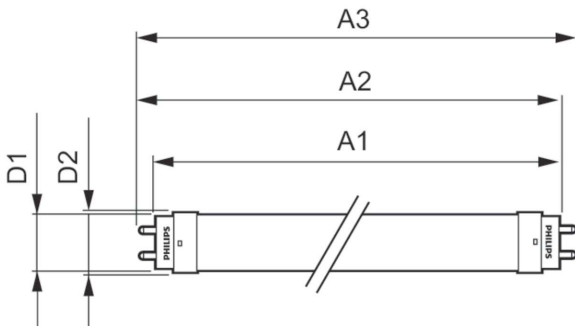

Product data

General Information	
Cap base	G13 [Medium Bi-Pin Fluorescent]
EU RoHS compliant	Yes
Nominal lifetime (nom.)	15000 h
Switching cycle	50,000X
Light Technical	
Colour Code	730 [CCT of 3,000 K]
Technical Beam Angle (Nom)	240 °
Lamp Luminous Flux 25°C EL (Nom)	950 lm
Colour Designation	White (WH)
Colour Temperature, horizontal (Nom)	3000 K
Lamp Luminous Efficacy EM (Nom)	95.00 lm/W
Colour consistency	<7
Colour Rendering Index, horiz (Nom)	70
LLMF at end of nominal lifetime (nom.)	70 %
Operating and Electrical	
Input frequency	50 to 60 Hz
Technical Lamp Power (Nom)	10 W
Starting time (nom.)	0.5 s
Warm-up time to 60% light (nom.)	0.5 s
Power factor (nom.)	0.5

Voltage (nom.)	220–240 V
Temperature	
T-ambient (max.)	45 °C
T-ambient (min.)	-20 °C
T storage (max.)	65 °C
T storage (min.)	-40 °C
T-Case maximum (nom.)	65 °C
Controls and Dimming	
Dimmable	No
Mechanical and Housing	
Product length	600 mm
Bulb shape	Tube, double-ended
Approval and Application	
Energy-saving product	Yes
Approval marks	RoHS compliance KEMA Keur certificate
Energy consumption kWh/1,000 hours	10 kWh
Product Data	
Full product code	871869668766600

Essential LEDtube

Order product name	LEDtube HO 600mm 10W 730 T8 AP I G
EAN/UPC – product	8718696687666
Order code	929001299908
SAP numerator – quantity per pack	1
Numerator – packs per outer box	10

SAP material	929001299908
SAP net weight (piece)	0.120 kg

Dimensional drawing

LEDtube HO 600mm 10W 730 T8 AP I G

Product	D1	D2	A1	A2	A3
LEDtube HO 600mm 10W 730 T8 AP I G	25.7 mm	28 mm	588.5 mm	595.5 mm	602.5 mm

Photometric data

LEDtube HO 20W G13 730 T8 AP I G

LEDtube HO 20W G13 730 T8 AP I G