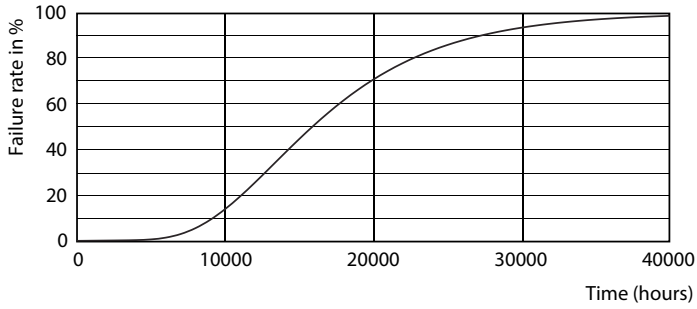

Essential LEDtube

Lifetime

LEDtube HO 20W G13 730 T8 AP I G