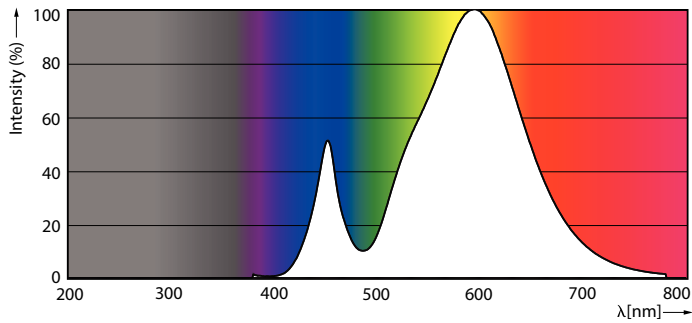

Product data

General Information	
Cap base	G13 [Medium Bi-Pin Fluorescent]
EU RoHS compliant	Yes
Nominal lifetime (nom.)	15000 h
Switching cycle	50,000X
Light Technical	
Colour Code	730 [CCT of 3,000 K]
Technical Beam Angle (Nom)	240 °
Lamp Luminous Flux 25°C EL (Nom)	950 lm
Colour Designation	White (WH)
Colour Temperature, horizontal (Nom)	3000 K
Lamp Luminous Efficacy EM (Nom)	95.00 lm/W
Colour consistency	<7
Colour Rendering Index, horiz (Nom)	70
LLMF at end of nominal lifetime (nom.)	70 %
Operating and Electrical	
Input frequency	50 to 60 Hz
Technical Lamp Power (Nom)	10 W
Starting time (nom.)	0.5 s
Warm-up time to 60% light (nom.)	0.5 s
Power factor (nom.)	0.5

Voltage (nom.)	220–240 V
Temperature	
T-ambient (max.)	45 °C
T-ambient (min.)	-20 °C
T storage (max.)	65 °C
T storage (min.)	-40 °C
T-Case maximum (nom.)	65 °C
Controls and Dimming	
Dimmable	No
Mechanical and Housing	
Product length	600 mm
Bulb shape	Tube, double-ended
Approval and Application	
Energy-saving product	Yes
Approval marks	RoHS compliance KEMA Keur certificate
Energy consumption kWh/1,000 hours	10 kWh
Product Data	
Full product code	871869668766600

Dimensional drawing

LEDtube HO 600mm 10W 730 T8 AP I G

Product	D1	D2	A1	A2	A3
LEDtube HO 600mm 10W 730 T8 AP I G	25.7 mm	28 mm	588.5 mm	595.5 mm	602.5 mm

Photometric data

LEDtube HO 20W G13 730 T8 AP I G

LEDtube HO 20W G13 730 T8 AP I G