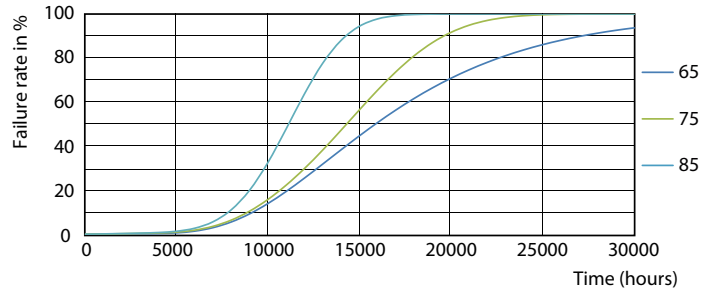

Essential LEDtube

Lifetime

LEDtube HO 20W G13 730 T8 AP I G