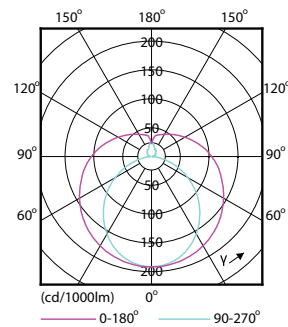

Product data

General Information	
Cap base	G13 [Medium Bi-Pin Fluorescent]
EU RoHS compliant	Yes
Nominal lifetime (nom.)	15000 h
Switching cycle	50,000X
Light Technical	
Colour Code	730 [CCT of 3,000 K]
Technical Beam Angle (Nom)	240 °
Lamp Luminous Flux 25°C EL (Nom)	950 lm
Colour Designation	White (WH)
Colour Temperature, horizontal (Nom)	3000 K
Lamp Luminous Efficacy EM (Nom)	95.00 lm/W
Colour consistency	<7
Colour Rendering Index, horiz (Nom)	70
LLMF at end of nominal lifetime (nom.)	70 %
Operating and Electrical	
Input frequency	50 to 60 Hz
Technical Lamp Power (Nom)	10 W
Starting time (nom.)	0.5 s
Warm-up time to 60% light (nom.)	0.5 s
Power factor (nom.)	0.5

Voltage (nom.)	220–240 V
Temperature	
T-ambient (max.)	45 °C
T-ambient (min.)	-20 °C
T storage (max.)	65 °C
T storage (min.)	-40 °C
T-Case maximum (nom.)	65 °C
Controls and Dimming	
Dimmable	No
Mechanical and Housing	
Product length	600 mm
Bulb shape	Tube, double-ended
Approval and Application	
Energy-saving product	Yes
Approval marks	RoHS compliance KEMA Keur certificate
Energy consumption kWh/1,000 hours	10 kWh
Product Data	
Full product code	871869668766600

Dimensional drawing

LEDtube HO 600mm 10W 730 T8 AP I G

Product	D1	D2	A1	A2	A3
LEDtube HO 600mm 10W 730 T8 AP I G	25.7 mm	28 mm	588.5 mm	595.5 mm	602.5 mm

Photometric data

LEDtube HO 20W G13 730 T8 AP I G

LEDtube HO 20W G13 730 T8 AP I G