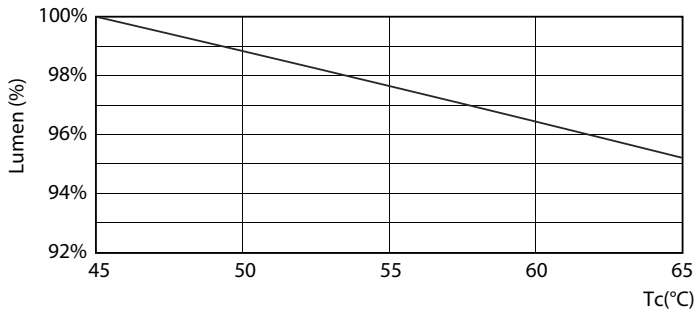

LEDtube HO 20W G13 730 T8 AP I G