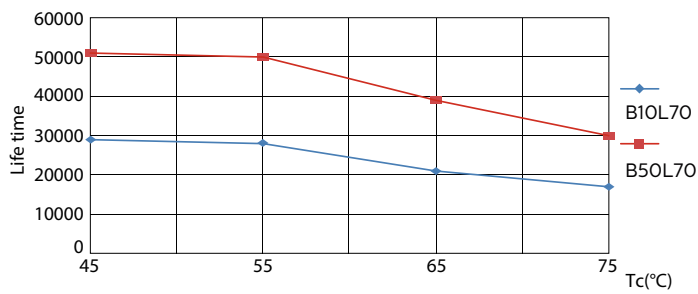

LEDtube 1500mm 36W G5 5600lm

LEDtube 1500mm 36W G5 5600lm