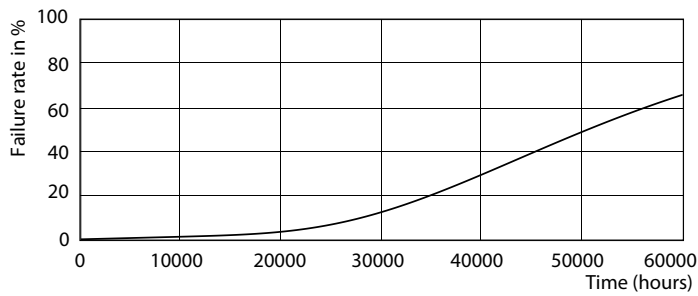

MASTER LEDtube InstantFit HF T5

Photometric data

Lifetime

LEDtube 1500mm 36W G5 5600lm

LEDtube 1200mm 26W G5 3900lm