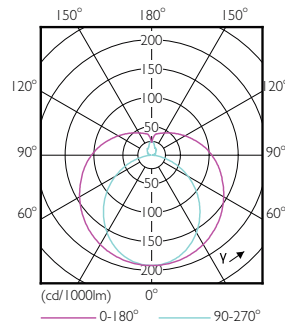

### Product data

General Information	
Cap base	G13 [ Medium Bi-Pin Fluorescent]
EU RoHS compliant	Yes
Nominal lifetime (nom.)	30000 h
Switching cycle	200,000X
Light Technical	
Colour Code	865 [ CCT of 6,500 K]
Technical Beam Angle (Nom)	240 °
Lamp Luminous Flux 25°C EL (Nom)	2100 lm
Colour Designation	Cool Daylight
Colour Temperature, horizontal (Nom)	6500 K
Lamp Luminous Efficacy EM (Nom)	116.00 lm/W
Colour consistency	<6
Colour Rendering Index, horiz (Nom)	80
LLMF at end of nominal lifetime (nom.)	70 %
Operating and Electrical	
Input frequency	50 to 60 Hz
Technical Lamp Power (Nom)	18 W
Starting time (nom.)	0.5 s
Warm-up time to 60% light (nom.)	0.5 s
Power factor (nom.)	0.9

## Dimensional drawing

CorePro LEDtube HO 1200mm 18W865T8 AP

Product	D1	D2	A1	A2	A3
CorePro LEDtube HO 1200mm 18W865T8 AP	25.7 mm	28 mm	1198 mm	1205 mm	1212 mm

## Photometric data

LEDtubes, TLED T12 120-277V 20W 6500K G13

ESSENTIAL LEDtube HO 18W G13 865 T8 AP

ESSENTIAL LEDtube HO 18W G13 865 T8 AP