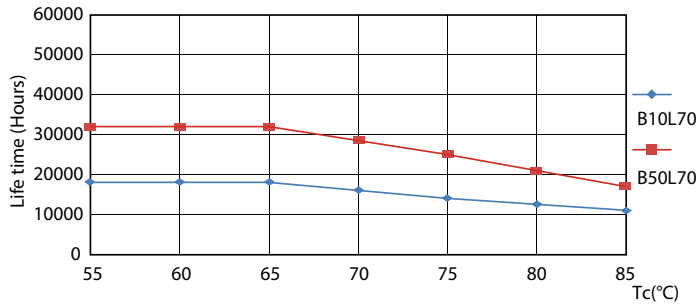

Essential LEDtube

Lifetime

ESSENTIAL LEDtube HO 18W G13 865 T8 AP