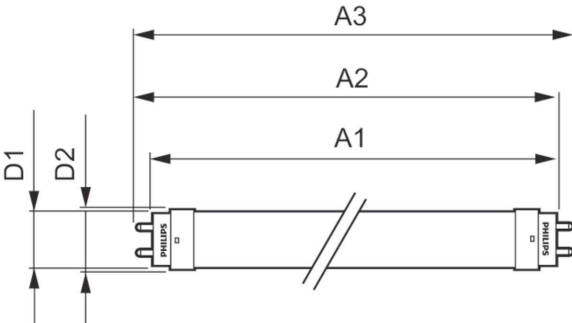

### Product data

General Information	
Cap base	G13 [ Medium Bi-Pin Fluorescent]
EU RoHS compliant	Yes
Nominal lifetime (nom.)	30000 h
Switching cycle	200,000X
Light Technical	
Colour Code	865 [ CCT of 6,500 K]
Technical Beam Angle (Nom)	240 °
Lamp Luminous Flux 25°C EL (Nom)	2100 lm
Colour Designation	Cool Daylight
Colour Temperature, horizontal (Nom)	6500 K
Lamp Luminous Efficacy EM (Nom)	116.00 lm/W
Colour consistency	<6
Colour Rendering Index, horiz (Nom)	80
LLMF at end of nominal lifetime (nom.)	70 %
Operating and Electrical	
Input frequency	50 to 60 Hz
Technical Lamp Power (Nom)	18 W
Starting time (nom.)	0.5 s
Warm-up time to 60% light (nom.)	0.5 s
Power factor (nom.)	0.9

Voltage (nom.)	220–240 V
Temperature	
T-ambient (max.)	45 °C
T-ambient (min.)	-20 °C
T storage (max.)	65 °C
T storage (min.)	-40 °C
T-Case maximum (nom.)	65 °C
Controls and Dimming	
Dimmable	No
Mechanical and Housing	
Product length	1200 mm
Bulb shape	Tube, double-ended
Approval and Application	
Energy-saving product	Yes
Approval marks	CE marking RoHS compliance KEMA Keur certificate
Energy consumption kWh/1,000 hours	18 kWh

## Dimensional drawing

CorePro LEDtube HO 1200mm 18W865T8 AP

Product	D1	D2	A1	A2	A3
CorePro LEDtube HO 1200mm 18W865T8 AP	25.7 mm	28 mm	1198 mm	1205 mm	1212 mm