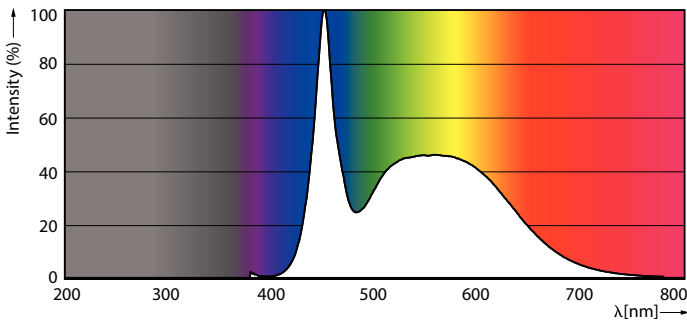

Photometric data

LEDtubes, TLED T12 120-277V 20W 6500K G13