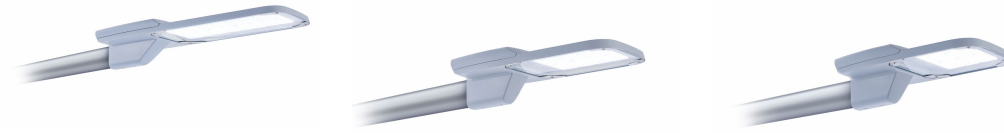

Make roads safer and sustainable

GreenVision Xceed Gen2

Sustainability, citizen well-being and connectivity are key players in the game of differentiation among cities all over the world. And a way of achieving these goals is lighting. Lighting up streets and roads enhance the comfort, security and overall safety of our rapidly growing urban environments. Our GreenVision Xceed Gen2 makes an affordable LED road lighting solution that ensures sufficient light on your roads and streets. The GreenVision Xceed Gen2 family from Signify provides your city with a flexible lighting system which can be deployed anywhere in urban spaces, roadways and rural areas – our luminaires provide optimal light for all application areas. Additionally, the GreenVision Xceed Gen2 is ready to be connected to, and work with, smart city ecosystems. Our new GreenVision Xceed Gen2 range is enhanced to give city lighting departments even more control – to choose the right light.

Benefits

- Robust and reliable with a long service lifetime
- Elegant finless design

Features

- System efficacy 140 lm/W $\pm 10\%$
- Long service lifetime 100Khrs L70 @Ta 35°C
- With 10 kV or 15 kV surge-protection device

Application

- Pedestrian category roads (P1-P6)
- Vehicle category roads (M1-M6)
- Traffic routes and main access road
- Urban and residential areas

GreenVision Xceed Gen2

Versions

Application Conditions	
Maximum dim level	10%
Approval and Application	
Mech. impact protection code	IK08
Controls and Dimming	
Dimmable	Yes
General Information	
CE mark	CE mark
Optical cover/lens type	Polycarbonate micro lens optic
Driver included	Yes
Flammability mark	For mounting on normally flammable surfaces
Light source replaceable	No
Initial Performance (IEC Compliant)	
Init. Colour Rendering Index	>70
Mechanical and Housing	
Colour	Grey