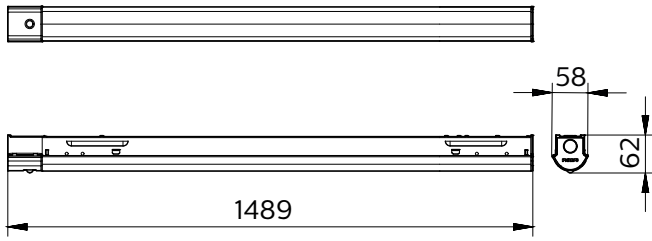

Application

- Food & large retail
- Warehouse
- Factory
- Indoor public area

GreenPerform Batten G3 BN398C

Dimensional drawing

GreenPerform Batten G3 BN398C

Dimensional drawing

Operating and Electrical

Input Voltage	220-240 V
---------------	-----------