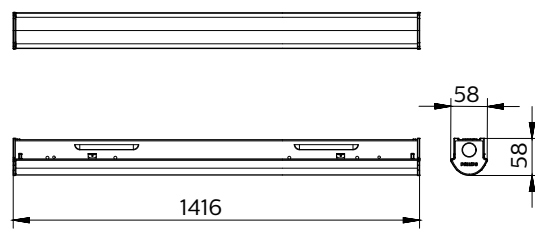

Application

- Food & large retail
- Warehouse
- Factory
- Indoor public area

GreenPerform Batten G3 BN398C

Dimensional drawing

GreenPerform Batten G3 BN398C

Dimensional drawing

Operating and Electrical

Input Voltage	220-240 V
---------------	-----------