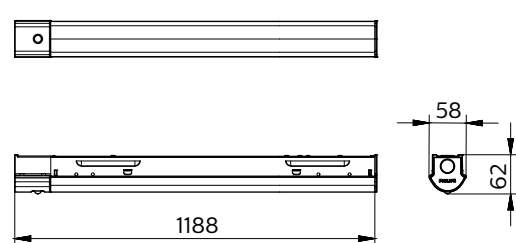

Application

- Food & large retail
- Warehouse
- Factory
- Indoor public area

GreenPerform Batten G3 BN398C

Dimensional drawing

GreenPerform Batten G3 BN398C

Dimensional drawing

Operating and Electrical

Input Voltage	220-240 V
---------------	-----------