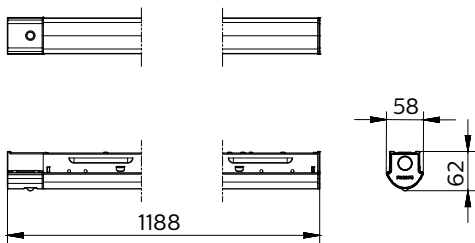

Application

- Food & large retail
- Warehouse
- Factory
- Indoor public area

GreenPerform Batten G3 BN398C

Dimensional drawing

GreenPerform Batten G3 BN398C

Dimensional drawing

Operating and Electrical

Input Voltage	220-240 V
---------------	-----------