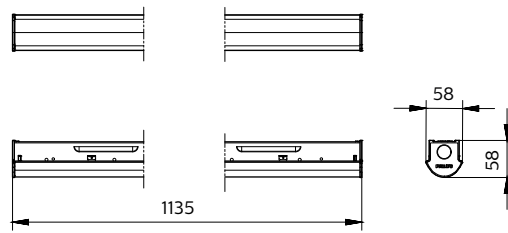

Application

- Food & large retail
- Warehouse
- Factory
- Indoor public area

GreenPerform Batten G3 BN398C

Dimensional drawing

GreenPerform Batten G3 BN398C

Dimensional drawing

Operating and Electrical

Input Voltage	220-240 V
---------------	-----------