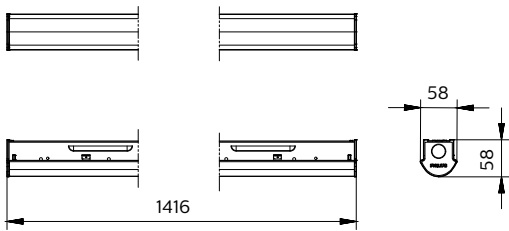

Application

- Food & large retail
- Warehouse
- Factory
- Indoor public area

GreenPerform Batten G3 BN398C

Dimensional drawing

GreenPerform Batten G3 BN398C

Dimensional drawing

Operating and Electrical

Input Voltage	220-240 V
---------------	-----------