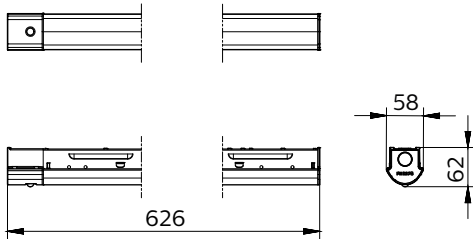

Application

- Food & large retail
- Warehouse
- Factory
- Indoor public area

GreenPerform Batten G3 BN398C

Dimensional drawing

GreenPerform Batten G3 BN398C

Dimensional drawing

Operating and Electrical

Input Voltage	220-240 V
---------------	-----------