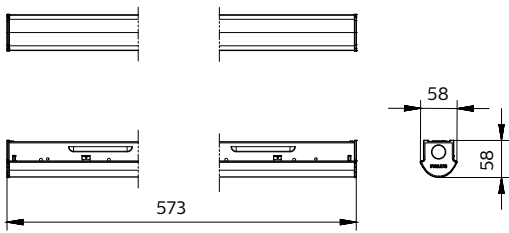

Application

- Food & large retail
- Warehouse
- Factory
- Indoor public area

GreenPerform Batten G3 BN398C

Dimensional drawing

GreenPerform Batten G3 BN398C

Dimensional drawing

Operating and Electrical

Input Voltage	220-240 V
---------------	-----------