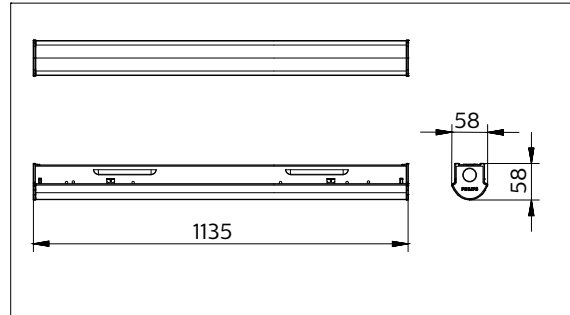

Application

- Food & large retail
- Warehouse
- Factory
- Indoor public area

GreenPerform Batten G3 BN398C

Dimensional drawing

GreenPerform Batten G3 BN398C

Dimensional drawing

Operating and Electrical

Input Voltage	220-240 V
---------------	-----------