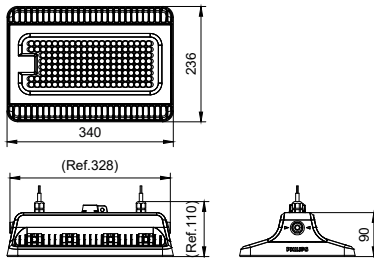

GreenPerform Highbay Rectangular

Initial Performance (IEC Compliant)

Initial luminous flux (system flux)	10000 lm
Luminous flux tolerance	+/-10%
Initial LED luminaire efficacy	145 lm/W
Lamp colour temperature	6500 K
Colour Rendering Index	>80
Initial input power	69 W
Power consumption tolerance	+/-10%

Application Conditions

Ambient temperature range	-30 to +50 °C

Product Data

Full product code	911401590761
Order product name	BY570P LED100/CW PSU WB GM
Order code	911401590761
SAP numerator – quantity per pack	1
Numerator – packs per outer box	2
SAP material	911401590761
SAP net weight (piece)	3.199 kg

Dimensional drawing

BY570P LED100/CW PSU WB GM