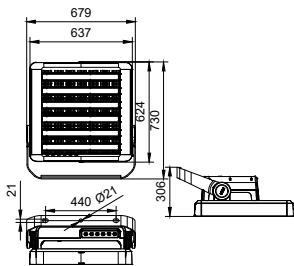

SportsStar-BVP621/BVP622/EVP622

Controls and Dimming

Dimmable	Yes
----------	-----

Mechanical and Housing

Housing material	Aluminium
Optical cover/lens material	Polycarbonate
Mounting device	Mounting bracket adjustable
Optical cover/lens finish	Frosted
Overall length	680 mm
Overall width	730 mm
Overall height	307 mm
Colour	White and grey

Product Data

Full product code	911401595251
Order product name	BVP621 LED1110/740 900W NB PSD GM O
Order code	911401595251
SAP numerator – quantity per pack	1
Numerator – packs per outer box	1
SAP material	911401595251
SAP net weight (piece)	35.999 kg

Dimensional drawing

BVP621/BVP622/EVP622 SportsStar