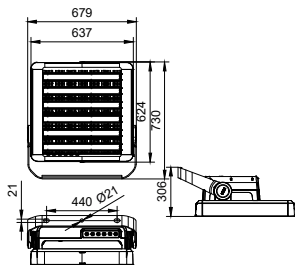

SportsStar-BVP621/BVP622/EVP622

Controls and Dimming

Dimmable	Yes
----------	-----

Mechanical and Housing

Housing material	Aluminium
Optical cover/lens material	Polycarbonate
Mounting device	Mounting bracket adjustable
Optical cover/lens finish	Frosted
Overall length	680 mm
Overall width	730 mm
Overall height	307 mm
Colour	White and grey

Product Data

Full product code	911401595351
Order product name	BVP621 LED1110/740 900W AWB PSD GM O
Order code	911401595351
SAP numerator – quantity per pack	1
Numerator – packs per outer box	1
SAP material	911401595351
SAP net weight (piece)	35.999 kg

Dimensional drawing

BVP621/BVP622/EVP622 SportsStar