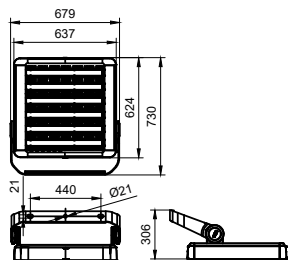

SportsStar-BVP621/BVP622/EVP622

Controls and Dimming

Dimmable	No
----------	----

Mechanical and Housing

Housing material	Aluminium
Optical cover/lens material	Polycarbonate
Mounting device	Mounting bracket adjustable
Optical cover/lens finish	Frosted
Overall length	680 mm
Overall width	730 mm
Overall height	307 mm
Colour	White

Initial luminous flux (system flux)	85000 lm
Luminous flux tolerance	+/-10%

Initial LED luminaire efficacy	94.44 lm/W
Lamp colour temperature	5700 K
Colour Rendering Index	>90
Initial input power	900 W
Power consumption tolerance	+/-10%

Application Conditions

Ambient temperature range	-40 to +50 °C
---------------------------	---------------

Product Data

Full product code	911401596851
Order product name	BVP622 LED850/957 900W S6 DMX GM O
Order code	911401596851
SAP numerator – quantity per pack	1
Numerator – packs per outer box	1
SAP material	911401596851
SAP net weight (piece)	21.999 kg

Dimensional drawing

BVP621/BVP622/EVP622 SportsStar