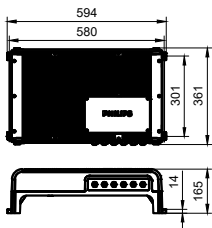

SportsStar-BVP621/BVP622/EVP622

Overall length	580 mm
Overall width	361 mm
Overall height	165 mm
Colour	Dark Grey

Approval and Application

Ingress protection code	IP66 [Dust penetration-protected, jet-proof]
Mech. impact protection code	IK08 [5 J vandal-protected]

Product Data

Full product code	911401597051
Order product name	EVP622 IP66 900W 220-240V PSD GM 5C O
Order code	911401597051
SAP numerator – quantity per pack	1
Numerator – packs per outer box	1
SAP material	911401597051
SAP net weight (piece)	13.999 kg

Dimensional drawing

EVP622 IP66 900W 220-240V PSD GM 5C O