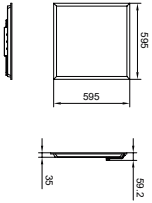

Application Conditions

Ambient temperature range	-20 to +40 °C
---------------------------	---------------

Product Data

Full product code	692382864366999
Order product name	RC099V G2 LED50/865 PSU W60L120 OC
EAN/UPC – product	6923828643669
Order code	911401700903
SAP numerator – quantity per pack	1
Numerator – packs per outer box	2
SAP material	911401700903
SAP net weight (piece)	4.100 kg

Dimensional drawing

SmartBright Panel RC099V