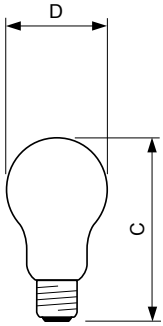

CLASSICTONE Standard

CLAS 60W E27 220-240V A55 CL 1CT/10X10F

Conventional pear-shaped incandescent lamps

Product data

General Information	
Cap-Base	E27 [E27]
Operating Position	UNIVERSAL [Any or Universal (U)]
Nominal lifetime	1,000 hour(s)
Lighting Technology	Incandescent

Light Technical	
Luminous Flux	710 lumen
Color rendering index (CRI)	100

Operating and Electrical	
Power Consumption	60 W
Voltage (Nom)	220-240 V

Controls and Dimming	
Dimmable	Yes

Mechanical and Housing	
Bulb Finish	Clear
Bulb Shape	A55 [A 55mm]

Product Data	
Full product code	871150001138101
Order product name	CLAS 60W E27 220-240V A55 CL 1CT/10X10F
Order code	920054643329
Numerator - Quantity Per Pack	1
Numerator - Packs per outer box	100
Material Nr. (12NC)	920054643329
Full product name	CLAS 60W E27 220-240V A55 CL 1CT/10X10F
EAN/UPC - Case	8711500234018
EAN/UPC - Product/Case	8711500011381

CLASSICTONE Standard

Dimensional drawing

Product	D (max)	D	C (max)
CLAS 60W E27 220-240V A55 CL 1CT/10X10F	56 mm	55 mm	97 mm