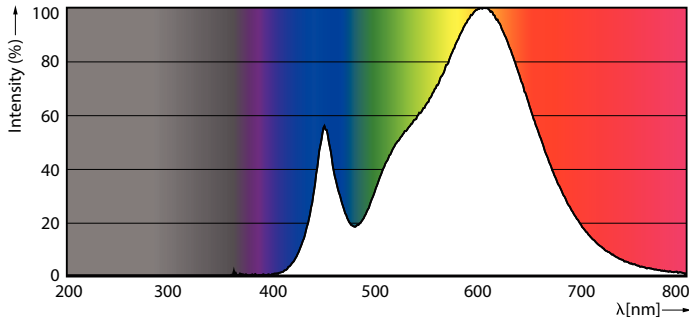

TrueForce Core LED Industrial and Retail (Highbay – HPI/SON/HPL)

Photometric data

LEDTrueForce Core HB 30W Tshape E27 830-POC