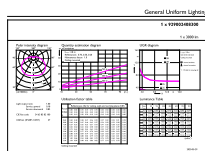

Photometric data

LEDTForce Core HB 30W Tshape E27 830-GUL