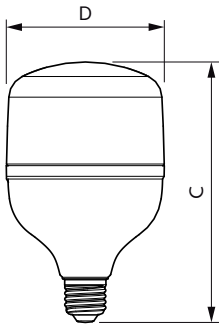

Product data

General information		Lamp Luminous Efficacy EM (Nom)	
Cap base	E27 [E27]	Lamp Luminous Efficacy EM (Nom)	100.00 lm/W
EU RoHS compliant	Yes	Colour consistency	<6
Nominal lifetime (nom.)	15000 h	Colour Rendering Index,horiz (Nom)	80
Switching cycle	50000	LLMF at end of nominal lifetime (nom.)	70 %
Technical type	30-45W	Operating and electrical	
Light technical		Input frequency	50 to 60 Hz
Colour Code	830 [CCT of 3,000 K]	Technical Lamp Power (Nom)	30 W
Technical Beam Angle (Nom)	180 °	Lamp current (nom.)	245 mA
Lamp Luminous Flux 25°C EL (Nom)	3000 lm	Wattage equivalent	45 W
Colour Designation	White (WH)	Starting time (nom.)	0.5 s
Colour Temperature, horizontal (Nom)	3000 K	Warm-up time to 60% light (nom.)	0.5 s
		Power factor (nom.)	0.5

Approval and application	
Energy consumption kWh/1,000 hours	- kWh
Product data	
Full product code	871869978059300
Order product name	TrueForce Core HB 30W E27 830 GN3
EAN/UPC – product	8718699780593
Order code	929002408308
SAP numerator – quantity per pack	1
Numerator – packs per outer box	6
SAP material	929002408308
Net Weight (Piece)	0.078 kg

Dimensional drawing

TrueForce Core HB 30W E27 830 GN3

Product	D	C
TrueForce Core HB 30W E27 830 GN3	100 mm	165 mm

Photometric data

LEDTForce Core HB 30W Tshape E27 830-GUL

LEDTForce Core HB 30W Tshape E27-LDD