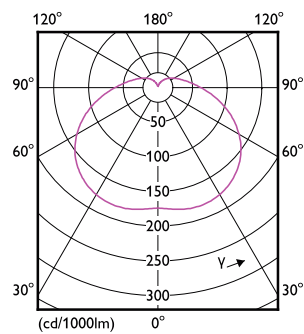

Product data

General information		Lamp Luminous Efficacy EM (Nom)	
Cap base	E27 [E27]	Lamp Luminous Efficacy EM (Nom)	100.00 lm/W
EU RoHS compliant	Yes	Colour consistency	<6
Nominal lifetime (nom.)	15000 h	Colour Rendering Index,horiz (Nom)	80
Switching cycle	50000	LLMF at end of nominal lifetime (nom.)	70 %
Technical type	30-45W	Operating and electrical	
Light technical		Input frequency	50 to 60 Hz
Colour Code	830 [CCT of 3,000 K]	Technical Lamp Power (Nom)	30 W
Technical Beam Angle (Nom)	180 °	Lamp current (nom.)	245 mA
Lamp Luminous Flux 25°C EL (Nom)	3000 lm	Wattage equivalent	45 W
Colour Designation	White (WH)	Starting time (nom.)	0.5 s
Colour Temperature, horizontal (Nom)	3000 K	Warm-up time to 60% light (nom.)	0.5 s
		Power factor (nom.)	0.5

Dimensional drawing

TrueForce Core HB 30W E27 830 GN3

Product	D	C
TrueForce Core HB 30W E27 830 GN3	100 mm	165 mm

Photometric data

LEDTForce Core HB 30W Tshape E27 830-GUL

LEDTForce Core HB 30W Tshape E27-LDD