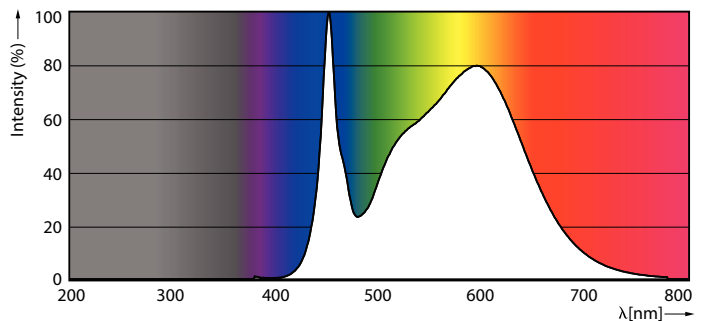

General uniform lighting

Spectral Power Distribution Colour