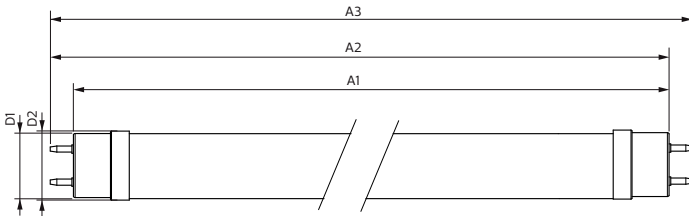

MASTER Value LEDtube T8

Controls and dimming

Dimmable No

Mechanical and housing

Lamp Finish Frosted
Bulb material Glass
Product length 1200 mm
Bulb shape Tube, double-ended

Approval and application

Energy Efficiency Class C
Energy-saving product Yes
Approval marks RoHS compliance TUV CE marking KEMA Keur certificate
Energy consumption kWh/1,000 hours 16 kWh

1095872

Product data

Full product code 871951431682900
Order product name MASTER LEDtube VLE 1200mm UO 15.5W 840 T8
EAN/UPC – product 8719514316829
Order code 929002997702
SAP numerator – quantity per pack 1
Numerator – packs per outer box 10
SAP material 929002997702
Net Weight (Piece) 0.210 kg

Dimensional drawing

Product	D1	D2	A1	A2	A3
MASTER LEDtube VLE 1200mm UO 15.5W 840 T8	25.8 mm	28 mm	1198.2 mm	1205.3 mm	1212.4 mm

MASTER LEDtube VLE 1200mm UO 15.5W 840 T8

Photometric data