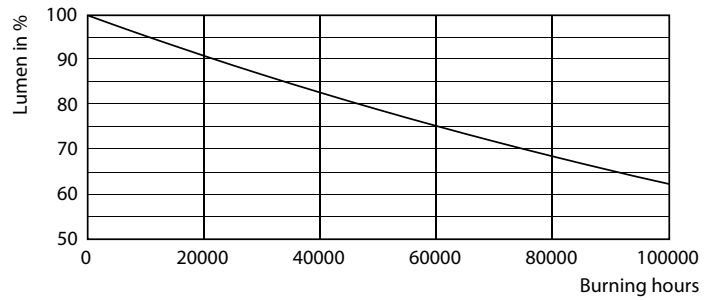

MASTER LEDtube EM/Mains T8

Photometric data

Spectral Power Distribution Colour - MAS LEDtube 1500mm UO 21.7W 840 T8

Lifetime

Life Expectancy Diagram - MAS LEDtube 1500mm UO 21.7W 840 T8

Lumen Maintenance Diagram - MAS LEDtube 1500mm UO 21.7W 840 T8