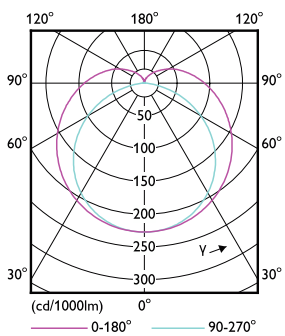

Dimensional drawing

Product	D1	D2	A1	A2	A3
MAS LEDtube 1500mm UO 21.7W 840 T8	25.8 mm	28 mm	1,498.8 mm	1,505.9 mm	1,513 mm

Photometric data

Light Distribution Diagram - MAS LEDtube 1500mm UO 21.7W 840 T8