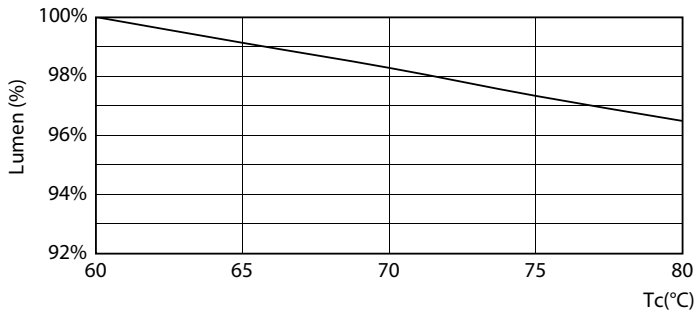

MASTER LEDtube EM/Mains T8

Photometric data

Spectral Power Distribution Colour - MAS LEDtube 1500mm UO 21.7W 840 T8

Lifetime

Life Expectancy Diagram - MAS LEDtube 1500mm UO 21.7W 840 T8

Lumen Maintenance Diagram - MAS LEDtube 1500mm UO 21.7W 840 T8