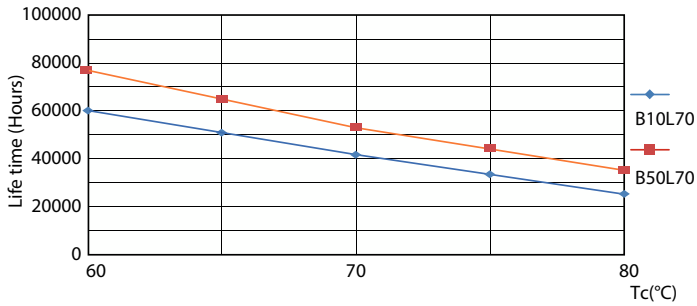

Lifetime

Life Expectancy Diagram - MAS LEDtube 1500mm UO 21.7W 840 T8