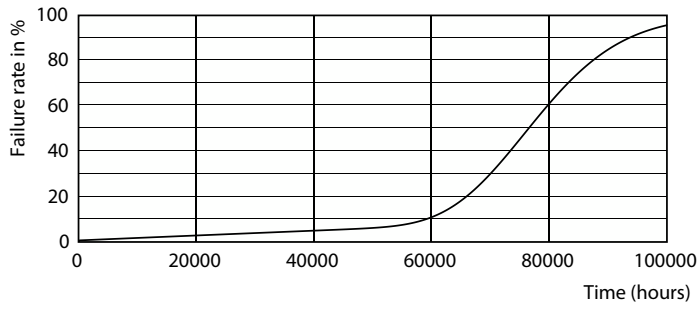

MASTER LEDtube EM/Mains T8

Lifetime

Life Expectancy Diagram - MAS LEDtube 1500mm UO 21.7W 840 T8