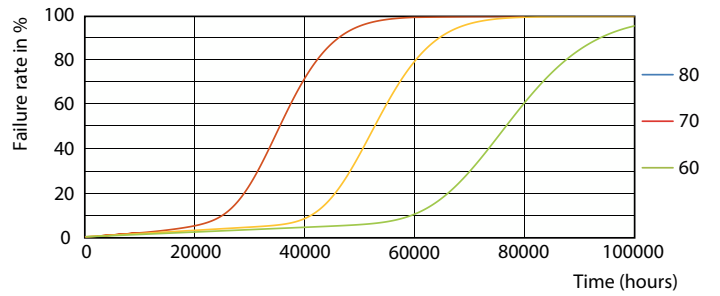

Lumen Maintenance Diagram - MAS LEDtube 1500mm UO 21.7W 840 T8

Life Expectancy Diagram - MAS LEDtube 1500mm UO 21.7W 840 T8