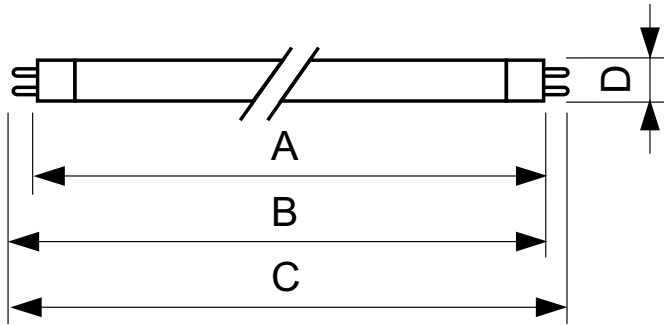

## Dimensional drawing

Product	D (max)	A (max)	B (max)	B (min)	C (max)
TL5 Essential 28W/840 1SL/40	17.0 mm	1149.0 mm	1156.1 mm	1153.7 mm	1163.2 mm
TL5 Essential 14W/865 1SL/40	17.0 mm	549.0 mm	556.1 mm	553.7 mm	563.2 mm
TL5 Essential 28W/830 1SL/40	17.0 mm	1149.0 mm	1156.1 mm	1153.7 mm	1163.2 mm
TL5 Essential 14W/840 1SL/40	17.0 mm	549.0 mm	556.1 mm	553.7 mm	563.2 mm
TL5 Essential 14W/830 1SL/40	17.0 mm	549.0 mm	556.1 mm	553.7 mm	563.2 mm
TL5 Essential 28W/865 1SL/40	17.0 mm	1149.0 mm	1156.1 mm	1153.7 mm	1163.2 mm