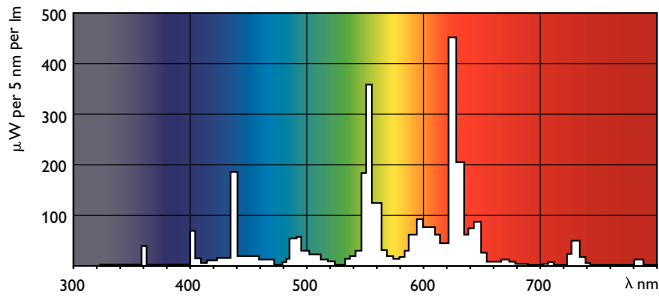

Photometric data

LDPO_TL5ESS8_ESS_830-Spectral power distribution Colour