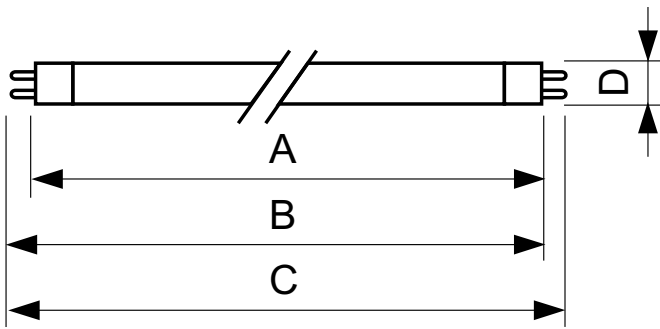

## Product Data

Full product code	871150057043755
-------------------	-----------------

Order product name	TL5 Essential 28W/830 1SL/40
EAN/UPC – product	8711500570437
Order code	927926783058
SAP numerator – quantity per pack	1
SAP numerator – packs per outer box	40
SAP material	927926783058
Net Weight (Piece)	88.500 g

## Dimensional drawing

TL5 ESS 28W/830

Product	D (max)	A (max)	B (max)	B (min)	C (max)
TL5 Essential 28W/830 1SL/40	17.0 mm	1149.0 mm	1156.1 mm	1153.7 mm	1163.2 mm