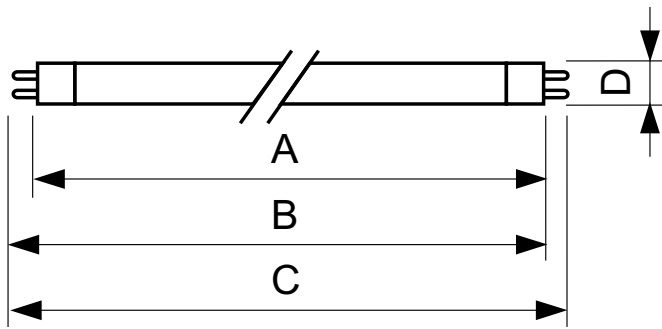

TL5 Essential HE Super 80

Controls and Dimming

Dimmable	No
----------	----

Approval and Application

Energy efficiency label (EEL)	A+
Mercury (Hg) content (nom.)	2.0 mg
Energy consumption kWh/1,000 hours	31 kWh

Product Data

Full product code	871150057045155
-------------------	-----------------

Order product name	TL5 Essential 28W/840 1SL/40
EAN/UPC – product	8711500570451
Order code	927926784058
SAP numerator – quantity per pack	1
Numerator – packs per outer box	40
SAP material	927926784058
Net Weight (Piece)	88.500 g

Dimensional drawing

TL5 ESS 28W/840

Product	D (max)	A (max)	B (max)	B (min)	C (max)
TL5 Essential 28W/840 1SL/40	17.0 mm	1149.0 mm	1156.1 mm	1153.7 mm	1163.2 mm

Photometric data

LDPO_TL5ESS8_ESS_840-Spectral power distribution Colour