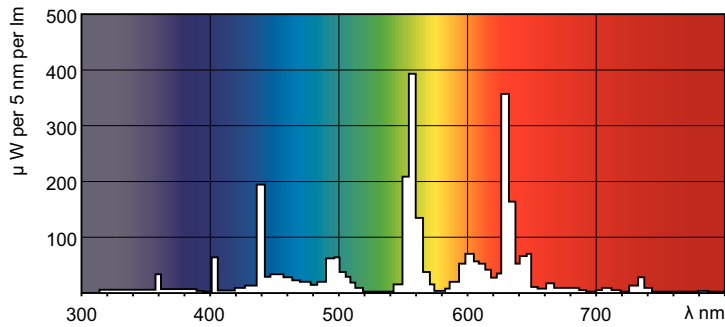

TL5 Essential HE Super 80

Controls and Dimming

Dimmable	No
----------	----

Approval and Application

Energy efficiency label (EEL)	A+
Mercury (Hg) content (nom.)	2.0 mg
Energy consumption kWh/1,000 hours	31 kWh

Product Data

Full product code	871150057045155
-------------------	-----------------

Order product name	TL5 Essential 28W/840 1SL/40
EAN/UPC – product	8711500570451
Order code	927926784058
SAP numerator – quantity per pack	1
Numerator – packs per outer box	40
SAP material	927926784058
Net Weight (Piece)	88.500 g

Dimensional drawing

TL5 ESS 28W/840

Product	D (max)	A (max)	B (max)	B (min)	C (max)
TL5 Essential 28W/840 1SL/40	17.0 mm	1149.0 mm	1156.1 mm	1153.7 mm	1163.2 mm

Photometric data

LDPO_TL5ESS8_ESS_840-Spectral power distribution Colour