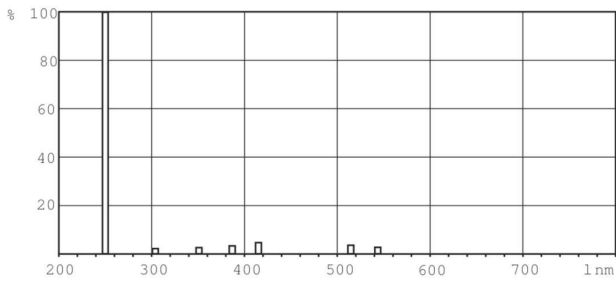

TUV TL Mini

EAN/UPC – product	8711500643827
Order code	927971204099
Numerator – quantity per pack	1
SAP numerator – packs per outer box	32

Material no. (12 NC)	927971204099
SAP net weight (piece)	24.000 g

Dimensional drawing

Product	D (max)	C (max)	A (max)
TUV 11W 4P SE UNP/32	19 mm	251.8 mm	244.1 mm

TUV 11W 4P SE

Photometric data

XDPB_XUTUV-Spectral power distribution B/W

XDPO_XUTUV-Spectral power distribution Colour