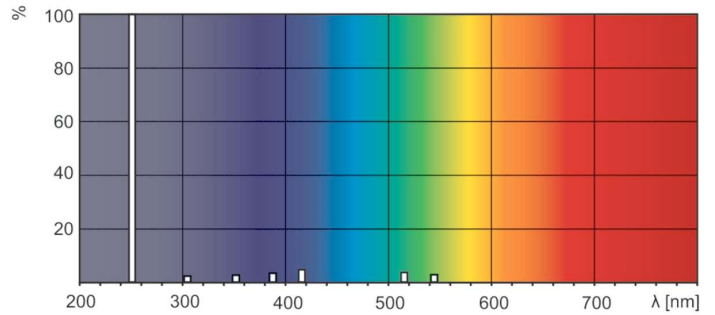

Dimensional drawing

Product	D (max)	C (max)	A (max)
TUV 11W 4P SE UNP/32	19 mm	251.8 mm	244.1 mm

TUV 11W 4P SE

Photometric data

XDPB_XUTUV-Spectral power distribution B/W

XDPO_XUTUV-Spectral power distribution Colour