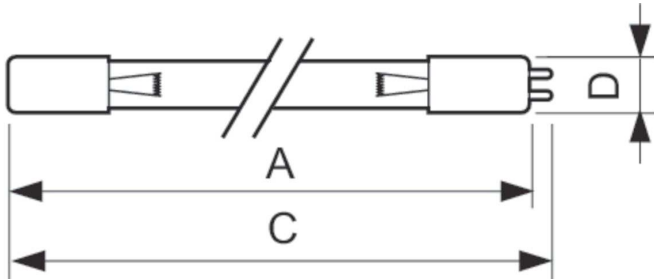

Product data

General Information	
Cap base	4PINSSINGLEENDED [4 Pins Single Ended]
Main application	Disinfection
Useful life (nom.)	9000 h
System description	-
Light Technical	
Colour Code	TUV
Colour Designation	- [Not Specified]
Depreciation at useful lifetime	15 %
Operating and Electrical	
Technical Lamp Power (Nom)	11 W
Lamp current (nom.)	0.330 A

Voltage (nom.)	34 V
Mechanical and Housing	
Cap-base information	4 Pins Single Ended
Approval and Application	
Mercury (Hg) content (nom.)	4.4 mg
UV	
UV-C Radiation	2.6 W
Product Data	
Full product code	871150064382799
Order product name	TUV 11W 4P SE UNP/32

Dimensional drawing

Product	D (max)	C (max)	A (max)
TUV 11W 4P SE UNP/32	19 mm	251.8 mm	244.1 mm

TUV 11W 4P SE

Photometric data

XDPB_XUTUV-Spectral power distribution B/W

XDPO_XUTUV-Spectral power distribution Colour