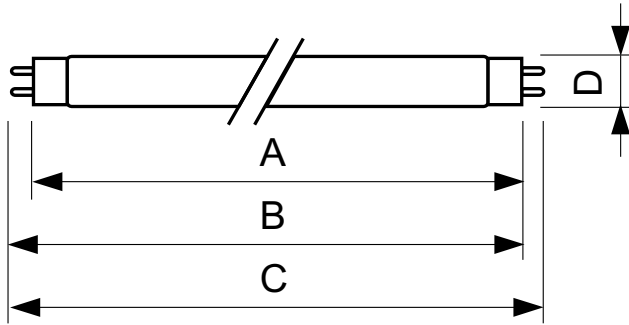

Product data

General Information	
Cap base	G13 [Medium Bi-Pin Fluorescent]
Life to 10% failures (nom.)	10000 h
Life to 50% failures (nom.)	13000 h

Light Technical	
Colour Code	54-765
Lamp Luminous Flux 25°C EL (Nom)	2500 lm
Colour Designation	Cool Daylight
Lumen maintenance 10,000 hours (nom.)	75 %
Lumen maintenance 2,000 hours (nom.)	90 %
Lumen maintenance 5,000 hours (nom.)	80 %
Colour Temperature, horizontal (Nom)	6500 K
Colour Rendering Index,horiz (Nom)	72

Operating and Electrical	
Technical Lamp Power (Nom)	36.0 W
Lamp current (nom.)	0.440 A

Voltage (nom.)	103 V
Controls and Dimming	
Dimmable	Yes

Approval and Application	
Energy efficiency label (EEL)	A
Mercury (Hg) content (nom.)	8.0 mg
Energy consumption kWh/1,000 hours	43 kWh

Product Data	
Full product code	871150070271540
Order product name	TL-D 36W/54-765 1SL/25
EAN/UPC – product	8711500702715
Order code	928048505436
SAP numerator – quantity per pack	1
Numerator – packs per outer box	25
SAP material	928048505436
SAP net weight (piece)	0.140 kg

TL-D Standard Colours

ILCOS code

FD-36/62/2A-E-G13

Dimensional drawing

TL-D 36W/54-765

Product	D (max)	A (max)	B (max)	B (min)	C (max)
TL-D 36W/54-765	28 mm	1199.4 mm	1206.5 mm	1204.1 mm	1213.6 mm
1SL/25					