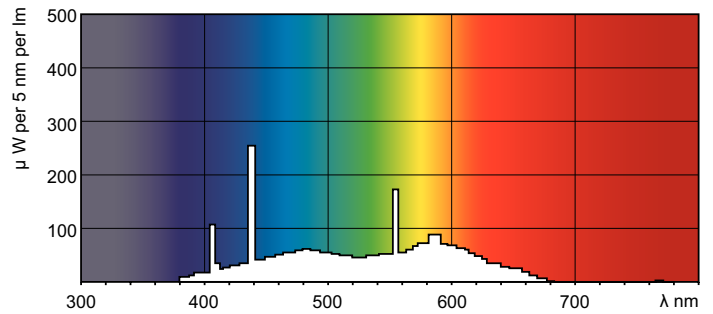

TL-D Standard Colours

ILCOS code

FD-36/62/2A-E-G13

Dimensional drawing

TL-D 36W/54-765

Product	D (max)	A (max)	B (max)	B (min)	C (max)
TL-D 36W/54-765	28 mm	1199.4 mm	1206.5 mm	1204.1 mm	1213.6 mm
1SL/25					

Photometric data

LDPB_TL-DSTD_54-765-Spectral power distribution B/W

LDPO_TL-DSTD_54-765-Spectral power distribution Colour

Lifetime

LDLE_TL-DSTD_0001-Life expectancy diagram

LDLE_TL-DSTD_0002-Life expectancy diagram