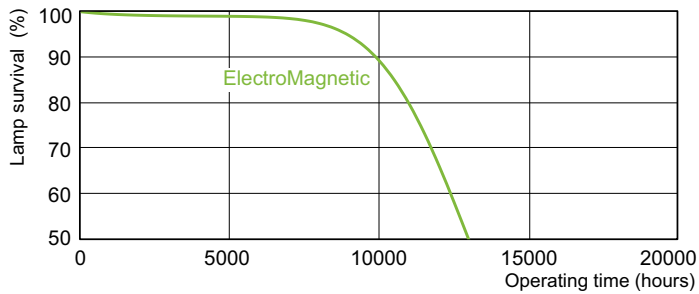

Operating and Electrical	
Technical Lamp Power (Nom)	36.0 W
Lamp current (nom.)	0.440 A

Voltage (nom.)	103 V
Controls and Dimming	
Dimmable	Yes

Approval and Application	
Energy efficiency label (EEL)	A
Mercury (Hg) content (nom.)	8.0 mg
Energy consumption kWh/1,000 hours	43 kWh

Photometric data

LDPB_TL-DSTD_54-765-Spectral power distribution B/W

LDPO_TL-DSTD_54-765-Spectral power distribution Colour

Lifetime

LDLE_TL-DSTD_0001-Life expectancy diagram

LDLE_TL-DSTD_0002-Life expectancy diagram