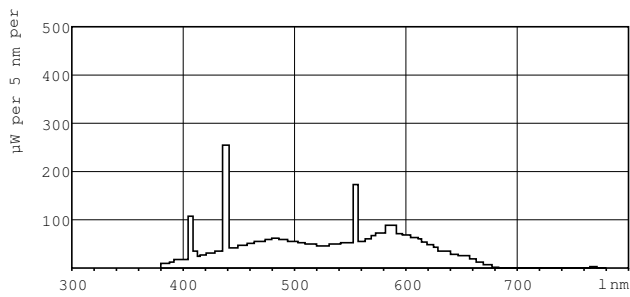

Operating and Electrical	
Technical Lamp Power (Nom)	36.0 W
Lamp current (nom.)	0.440 A

Voltage (nom.)	103 V
Controls and Dimming	
Dimmable	Yes

Approval and Application	
Energy efficiency label (EEL)	A
Mercury (Hg) content (nom.)	8.0 mg
Energy consumption kWh/1,000 hours	43 kWh

TL-D Standard Colours

ILCOS code

FD-36/62/2A-E-G13

Dimensional drawing

TL-D 36W/54-765

Product	D (max)	A (max)	B (max)	B (min)	C (max)
TL-D 36W/54-765	28 mm	1199.4 mm	1206.5 mm	1204.1 mm	1213.6 mm
1SL/25					

Photometric data

LDPB_TL-DSTD_54-765-Spectral power distribution B/W

LDPO_TL-DSTD_54-765-Spectral power distribution Colour

Lifetime

LDLE_TL-DSTD_0001-Life expectancy diagram

LDLE_TL-DSTD_0002-Life expectancy diagram