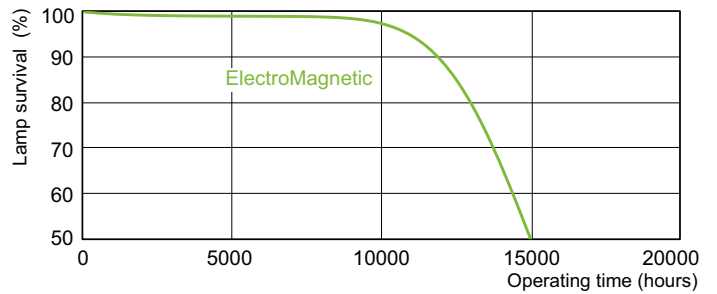

Operating and Electrical	
Technical Lamp Power (Nom)	36.0 W
Lamp current (nom.)	0.440 A

Voltage (nom.)	103 V
Controls and Dimming	
Dimmable	Yes

Approval and Application	
Energy efficiency label (EEL)	A
Mercury (Hg) content (nom.)	8.0 mg
Energy consumption kWh/1,000 hours	43 kWh

Photometric data

LDPB_TL-DSTD_54-765-Spectral power distribution B/W

LDPO_TL-DSTD_54-765-Spectral power distribution Colour

Lifetime

LDLE_TL-DSTD_0001-Life expectancy diagram

LDLE_TL-DSTD_0002-Life expectancy diagram