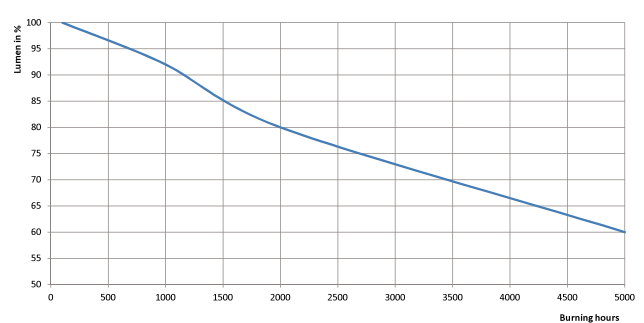

MHN SA 1800W 956 Lumen Maintenance Diagram