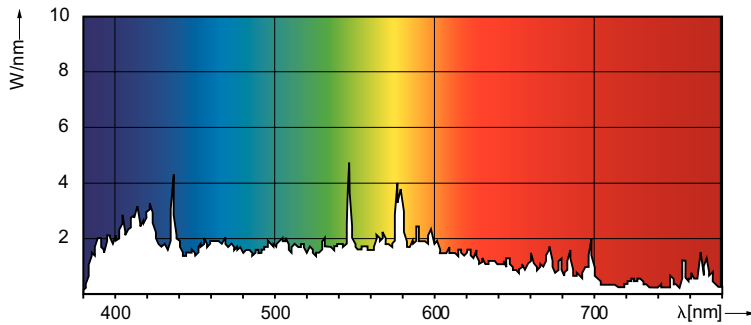

MASTER MHN-SA

MASTER MHN-SA 1800W/956 230V XW UNP/1

Compact quartz metal halide lamps with double-pinch

Product data

General Information	
Cap base	X830R [X830R]
Burning Position	P15 [Parallel +/-15D or Horizontal(HOR)]
Life to 5% failures (nom.)	1800 h
Life to 10% failures (nom.)	2300 h
Life to 20% failures (nom.)	3000 h
Life to 50% failures (nom.)	5000 h
Light Technical	
Colour Code	956 [CCT of 5,600 K]
Lamp Luminous Flux (Nom)	155000 lm
Colour Designation	Daylight
Lumen maintenance 1,000 hours (nom.)	92 %
Lumen maintenance 2,000 hours (nom.)	80 %
Lumen maintenance 5,000 hours (nom.)	60 %
Chromaticity coordinate X (nom.)	330
Chromaticity coordinate Y (nom.)	339
Colour Temperature, horizontal (Nom)	5600 K
Lamp Luminous Efficacy EM (Nom)	86 lm/W
Colour Rendering Index,horiz (Nom)	86
Operating and Electrical	
Lamp supply voltage	230 V [230]
Technical Lamp Power (Nom)	1800.0 W
Lamp current run-up (max.)	25 A
Lamp current (EM) (nom.)	17.3 A

Ignition supply voltage (min.)	198 V
Voltage (max.)	130 V
Voltage (min.)	110 V
Voltage (nom.)	120 V
Controls and Dimming	
Dimmable	No
Mechanical and Housing	
Bulb finish	Clear
Cap base information	-
Approval and Application	
Energy efficiency label (EEL)	A+
Mercury (Hg) content (nom.)	92 mg
Energy Consumption kWh/1000 h	1980 kWh
Luminaire Design Requirements	
Bulb temperature (max.)	980 °C
Pinch temperature (max.)	300 °C
Product Data	
Full product code	871150020106500
Order product name	MASTER MHN-SA 1800W/956 230V XW UNP/1
EAN/UPC – product	8718291548294
Order code	928099205130

MASTER MHN-SA

Numerator – quantity per pack	1
Numerator – packs per outer box	1
Material no. (12NC)	928099205130
Net weight (piece)	110.000 g

ILCOS Code	MN-1800-H-X830R-/H
------------	--------------------

Dimensional drawing

MHN-SA 1800W/956 230V XW

Product	MASTER MHN-SA 1800W/956 230V XW UNP/1
---------	---------------------------------------

Photometric data

LDPO_MHN-SA_1800W_230V-Spectral power distribution Colour