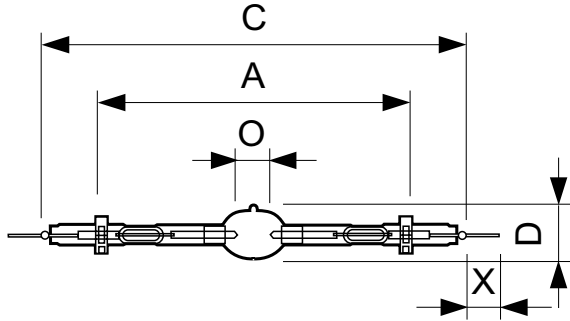

MASTER MHN-SA

MASTER MHN-SA 1800W/956 230V XW UNP/1

Compact quartz metal halide lamps with double-pinch

Product data

General Information	
Cap base	X830R [X830R]
Burning Position	P15 [Parallel +/-15D or Horizontal(HOR)]
Life to 5% failures (nom.)	1800 h
Life to 10% failures (nom.)	2300 h
Life to 20% failures (nom.)	3000 h
Life to 50% failures (nom.)	5000 h
Light Technical	
Colour Code	956 [CCT of 5,600 K]
Lamp Luminous Flux (Nom)	155000 lm
Colour Designation	Daylight
Lumen maintenance 1,000 hours (nom.)	92 %
Lumen maintenance 2,000 hours (nom.)	80 %
Lumen maintenance 5,000 hours (nom.)	60 %
Chromaticity coordinate X (nom.)	330
Chromaticity coordinate Y (nom.)	339
Colour Temperature, horizontal (Nom)	5600 K
Lamp Luminous Efficacy EM (Nom)	86 lm/W
Colour Rendering Index,horiz (Nom)	86
Operating and Electrical	
Lamp supply voltage	230 V [230]
Technical Lamp Power (Nom)	1800.0 W
Lamp current run-up (max.)	25 A
Lamp current (EM) (nom.)	17.3 A

Ignition supply voltage (min.)	198 V
Voltage (max.)	130 V
Voltage (min.)	110 V
Voltage (nom.)	120 V
Controls and Dimming	
Dimmable	No
Mechanical and Housing	
Bulb finish	Clear
Cap base information	-
Approval and Application	
Energy efficiency label (EEL)	A+
Mercury (Hg) content (nom.)	92 mg
Energy Consumption kWh/1000 h	1980 kWh
Luminaire Design Requirements	
Bulb temperature (max.)	980 °C
Pinch temperature (max.)	300 °C
Product Data	
Full product code	871150020106500
Order product name	MASTER MHN-SA 1800W/956 230V XW UNP/1
EAN/UPC – product	8718291548294
Order code	928099205130

MASTER MHN-SA

Numerator – quantity per pack	1
Numerator – packs per outer box	1
Material no. (12NC)	928099205130
Net weight (piece)	110.000 g

ILCOS Code	MN-1800-H-X830R-/H
------------	--------------------

Dimensional drawing

MHN-SA 1800W/956 230V XW

Product	MASTER MHN-SA 1800W/956 230V XW UNP/1
---------	---------------------------------------

Photometric data

LDPO_MHN-SA_1800W_230V-Spectral power distribution Colour