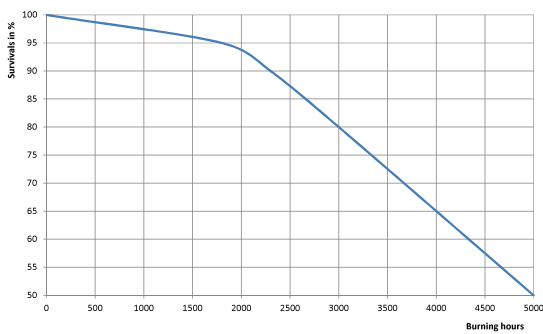

Lifetime

MHN SA 1800W 956 Life Expectancy Diagram