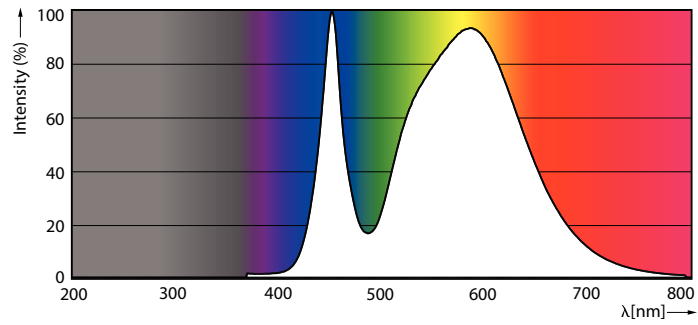

Essential LEDtube

Order product name	LEDtube HO 1200mm 20W 740 T8 AP I G
EAN/UPC – product	8718696674345
Order code	929001277208
SAP numerator – quantity per pack	1
SAP numerator – packs per outer box	10

SAP material	929001277208
Net Weight (Piece)	0.215 kg

Dimensional drawing

A3

Product	D1	D2	A1	A2	A3
LEDtube HO 1200mm 20W 740 T8 AP I G	25.7 mm	28 mm	1198 mm	1205 mm	1212 mm

TLED Ecofit APR HO 1200mm 4ft T8 220-240

Photometric data

LEDtube HO 20W G13 740 T8 AP I G

LEDtube HO 20W G13 730 T8 AP I G

LEDtube HO 20W G13 740 T8 AP I G