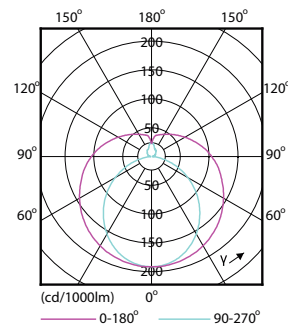

Essential LEDtube

Order product name	LEDtube HO 1200mm 20W 740 T8 AP I G
EAN/UPC – product	8718696674345
Order code	929001277208
SAP numerator – quantity per pack	1
SAP numerator – packs per outer box	10

SAP material	929001277208
Net Weight (Piece)	0.215 kg

Dimensional drawing

A3

Product	D1	D2	A1	A2	A3
LEDtube HO 1200mm 20W 740 T8 AP I G	25.7 mm	28 mm	1198 mm	1205 mm	1212 mm

TLED Ecofit APR HO 1200mm 4ft T8 220-240

Photometric data

LEDtube HO 20W G13 740 T8 AP I G

LEDtube HO 20W G13 730 T8 AP I G

LEDtube HO 20W G13 740 T8 AP I G