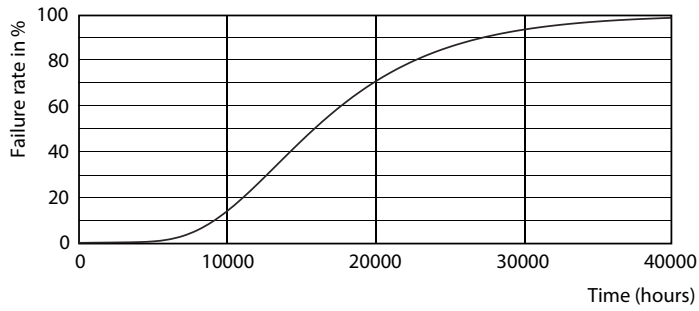

Product data

General Information		Voltage (nom.)	
Cap base	G13 [Medium Bi-Pin Fluorescent]	220-240 V	
EU RoHS compliant	Yes	Temperature	
Nominal lifetime (nom.)	15000 h	T-ambient (max.)	45 °C
Switching cycle	50,000X	T-ambient (min.)	-20 °C
Light Technical		T storage (max.)	65 °C
Colour Code	740 [CCT of 4,000 K]	T storage (min.)	-40 °C
Technical Beam Angle (Nom)	240 °	T-Case maximum (nom.)	65 °C
Lamp Luminous Flux 25°C EL (Nom)	2100 lm	Controls and Dimming	
Colour Designation	Cool White (CW)	Dimmable	No
Colour Temperature, horizontal (Nom)	4000 K	Mechanical and Housing	
Lamp Luminous Efficacy EM (Nom)	105.00 lm/W	Product length	1200 mm
Colour consistency	<7	Approval and Application	
Colour Rendering Index,horiz (Nom)	70	Energy efficiency label (EEL)	A+
LLMF at end of nominal lifetime (nom.)	70 %	Energy-saving product	Yes
Operating and Electrical		Approval marks	RoHS compliance KEMA Keur certificate
Input frequency	50 to 60 Hz	Energy consumption kWh/1,000 hours	20 kWh
Technical Lamp Power (Nom)	20 W	Product Data	
Starting time (nom.)	0.5 s	Full product code	871869667434500
Warm-up time to 60% light (nom.)	0.5 s		
Power factor (nom.)	0.5		

Photometric data

LEDtube HO 20W G13 740 T8 AP I G

LEDtube HO 20W G13 730 T8 AP I G

LEDtube HO 20W G13 740 T8 AP I G

Essential LEDtube

Lifetime

LEDtube HO 20W G13 730 T8 AP I G

LEDtube HO 20W G13 730 T8 AP I G