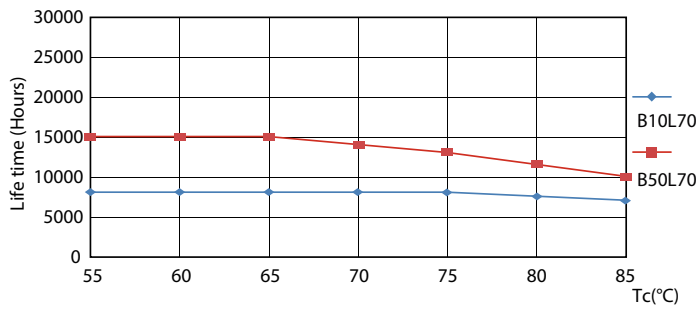

Product data

General Information		Voltage (nom.)	
Cap base	G13 [Medium Bi-Pin Fluorescent]	220-240 V	
EU RoHS compliant	Yes	Temperature	
Nominal lifetime (nom.)	15000 h	T-ambient (max.)	45 °C
Switching cycle	50,000X	T-ambient (min.)	-20 °C
Light Technical		T storage (max.)	65 °C
Colour Code	740 [CCT of 4,000 K]	T storage (min.)	-40 °C
Technical Beam Angle (Nom)	240 °	T-Case maximum (nom.)	65 °C
Lamp Luminous Flux 25°C EL (Nom)	2100 lm	Controls and Dimming	
Colour Designation	Cool White (CW)	Dimmable	No
Colour Temperature, horizontal (Nom)	4000 K	Mechanical and Housing	
Lamp Luminous Efficacy EM (Nom)	105.00 lm/W	Product length	1200 mm
Colour consistency	<7	Approval and Application	
Colour Rendering Index,horiz (Nom)	70	Energy efficiency label (EEL)	A+
LLMF at end of nominal lifetime (nom.)	70 %	Energy-saving product	Yes
Operating and Electrical		Approval marks	RoHS compliance KEMA Keur certificate
Input frequency	50 to 60 Hz	Energy consumption kWh/1,000 hours	20 kWh
Technical Lamp Power (Nom)	20 W	Product Data	
Starting time (nom.)	0.5 s	Full product code	871869667434500
Warm-up time to 60% light (nom.)	0.5 s		
Power factor (nom.)	0.5		

Photometric data

LEDtube HO 20W G13 740 T8 AP I G

LEDtube HO 20W G13 730 T8 AP I G

LEDtube HO 20W G13 740 T8 AP I G

Essential LEDtube

Lifetime

LEDtube HO 20W G13 730 T8 AP I G

LEDtube HO 20W G13 730 T8 AP I G