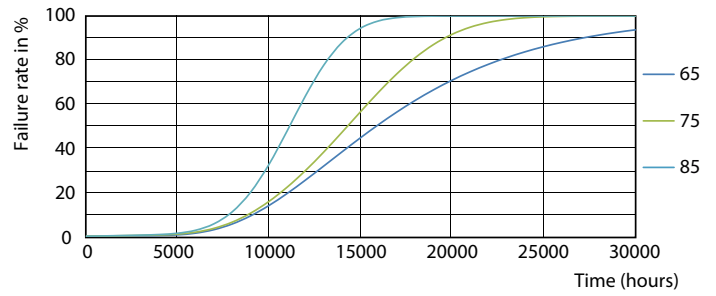

Product data

General Information		Voltage (nom.)	
Cap base	G13 [Medium Bi-Pin Fluorescent]	220-240 V	
EU RoHS compliant	Yes	Temperature	
Nominal lifetime (nom.)	15000 h	T-ambient (max.)	45 °C
Switching cycle	50,000X	T-ambient (min.)	-20 °C
Light Technical		T storage (max.)	65 °C
Colour Code	740 [CCT of 4,000 K]	T storage (min.)	-40 °C
Technical Beam Angle (Nom)	240 °	T-Case maximum (nom.)	65 °C
Lamp Luminous Flux 25°C EL (Nom)	2100 lm	Controls and Dimming	
Colour Designation	Cool White (CW)	Dimmable	No
Colour Temperature, horizontal (Nom)	4000 K	Mechanical and Housing	
Lamp Luminous Efficacy EM (Nom)	105.00 lm/W	Product length	1200 mm
Colour consistency	<7	Approval and Application	
Colour Rendering Index,horiz (Nom)	70	Energy efficiency label (EEL)	A+
LLMF at end of nominal lifetime (nom.)	70 %	Energy-saving product	Yes
Operating and Electrical		Approval marks	RoHS compliance KEMA Keur certificate
Input frequency	50 to 60 Hz	Energy consumption kWh/1,000 hours	20 kWh
Technical Lamp Power (Nom)	20 W	Product Data	
Starting time (nom.)	0.5 s	Full product code	871869667434500
Warm-up time to 60% light (nom.)	0.5 s		
Power factor (nom.)	0.5		

Photometric data

LEDtube HO 20W G13 740 T8 AP I G

LEDtube HO 20W G13 730 T8 AP I G

LEDtube HO 20W G13 740 T8 AP I G

Essential LEDtube

Lifetime

LEDtube HO 20W G13 730 T8 AP I G

LEDtube HO 20W G13 730 T8 AP I G