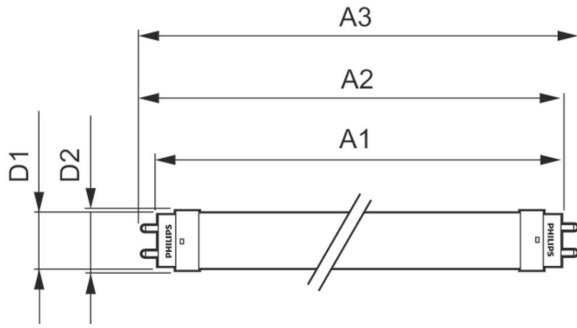

Essential LEDtube

Order product name	LEDtube HO 1200mm 20W 765 T8 AP I G
EAN/UPC – product	8718696674369
Order code	929001277308
SAP numerator – quantity per pack	1
Numerator – packs per outer box	10

Material no. (12 NC)	929001277308
SAP net weight (piece)	0.215 kg

Dimensional drawing

TLED Ecofit APR HO 1200mm 4ft T8 220-240

Product	D1	D2	A1	A2	A3
LEDtube HO 1200mm 20W 765 T8 AP I G	25.7 mm	28 mm	1198 mm	1205 mm	1212 mm