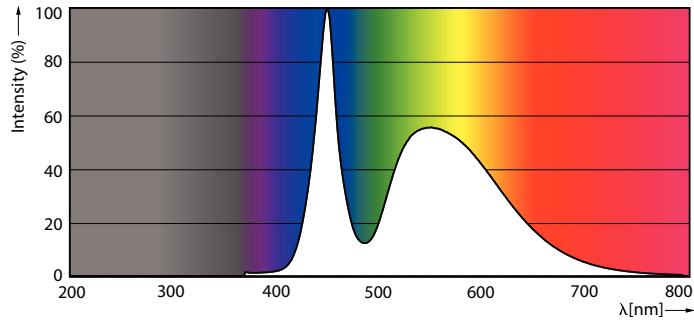

Photometric data

LEDtube HO 20W G13 765 T8 AP I G