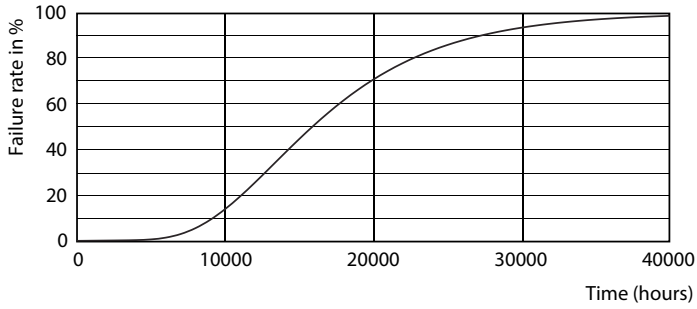

Product data

General Information		Voltage (nom.)	
Cap base	G13 [Medium Bi-Pin Fluorescent]	220–240 V	
EU RoHS compliant	Yes	Temperature	
Nominal lifetime (nom.)	15000 h	T-ambient (max.)	45 °C
Switching cycle	50,000X	T-ambient (min.)	-20 °C
Light Technical		T storage (max.)	65 °C
Colour Code	740 [CCT of 4,000 K]	T storage (min.)	-40 °C
Technical Beam Angle (Nom)	240 °	T-Case maximum (nom.)	65 °C
Lamp Luminous Flux 25°C EL (Nom)	1050 lm	Controls and Dimming	
Colour Designation	Cool White (CW)	Dimmable	No
Colour Temperature, horizontal (Nom)	4000 K	Mechanical and Housing	
Lamp Luminous Efficacy EM (Nom)	105.00 lm/W	Product length	600 mm
Colour consistency	<7	Approval and Application	
Colour Rendering Index, horiz (Nom)	70	Energy efficiency label (EEL)	A+
LLMF at end of nominal lifetime (nom.)	70 %	Energy-saving product	Yes
Operating and Electrical		Approval marks	RoHS compliance KEMA Keur certificate
Input frequency	50 to 60 Hz	Energy consumption kWh/1,000 hours	10 kWh
Technical Lamp Power (Nom)	10 W	Product Data	
Starting time (nom.)	0.5 s	Full product code	871869667438300
Warm-up time to 60% light (nom.)	0.5 s		
Power factor (nom.)	0.5		

Photometric data

LEDtube HO 10W G13 740 T8 AP I G

LEDtube HO 20W G13 730 T8 AP I G

LEDtube HO 10W G13 740 T8 AP I G

Essential LEDtube

Lifetime

LEDtube HO 20W G13 730 T8 AP I G

LEDtube HO 20W G13 730 T8 AP I G