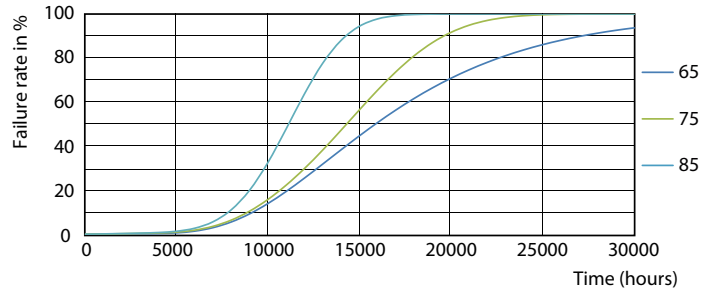

Product data

General Information		Voltage (nom.)	
Cap base	G13 [Medium Bi-Pin Fluorescent]	220–240 V	
EU RoHS compliant	Yes	Temperature	
Nominal lifetime (nom.)	15000 h	T-ambient (max.)	45 °C
Switching cycle	50,000X	T-ambient (min.)	-20 °C
Light Technical		T storage (max.)	65 °C
Colour Code	740 [CCT of 4,000 K]	T storage (min.)	-40 °C
Technical Beam Angle (Nom)	240 °	T-Case maximum (nom.)	65 °C
Lamp Luminous Flux 25°C EL (Nom)	1050 lm	Controls and Dimming	
Colour Designation	Cool White (CW)	Dimmable	No
Colour Temperature, horizontal (Nom)	4000 K	Mechanical and Housing	
Lamp Luminous Efficacy EM (Nom)	105.00 lm/W	Product length	600 mm
Colour consistency	<7	Approval and Application	
Colour Rendering Index, horiz (Nom)	70	Energy efficiency label (EEL)	A+
LLMF at end of nominal lifetime (nom.)	70 %	Energy-saving product	Yes
Operating and Electrical		Approval marks	RoHS compliance KEMA Keur certificate
Input frequency	50 to 60 Hz	Energy consumption kWh/1,000 hours	10 kWh
Technical Lamp Power (Nom)	10 W	Product Data	
Starting time (nom.)	0.5 s	Full product code	871869667438300
Warm-up time to 60% light (nom.)	0.5 s		
Power factor (nom.)	0.5		

Photometric data

LEDtube HO 10W G13 740 T8 AP I G

LEDtube HO 20W G13 730 T8 AP I G

LEDtube HO 10W G13 740 T8 AP I G

Essential LEDtube

Lifetime

LEDtube HO 20W G13 730 T8 AP I G

LEDtube HO 20W G13 730 T8 AP I G