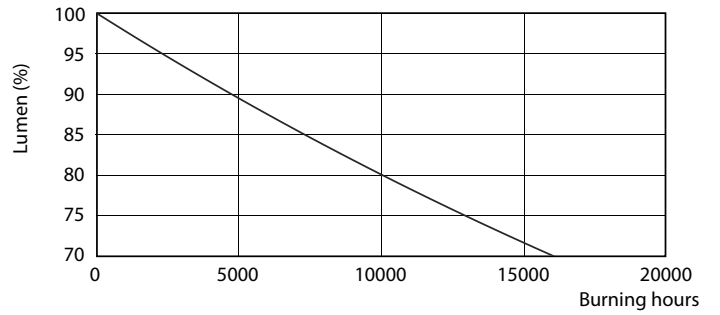

Product data

General Information		Voltage (nom.)	
Cap base	G13 [Medium Bi-Pin Fluorescent]	220–240 V	
EU RoHS compliant	Yes	Temperature	
Nominal lifetime (nom.)	15000 h	T-ambient (max.)	45 °C
Switching cycle	50,000X	T-ambient (min.)	-20 °C
Light Technical		T storage (max.)	65 °C
Colour Code	740 [CCT of 4,000 K]	T storage (min.)	-40 °C
Technical Beam Angle (Nom)	240 °	T-Case maximum (nom.)	65 °C
Lamp Luminous Flux 25°C EL (Nom)	1050 lm	Controls and Dimming	
Colour Designation	Cool White (CW)	Dimmable	No
Colour Temperature, horizontal (Nom)	4000 K	Mechanical and Housing	
Lamp Luminous Efficacy EM (Nom)	105.00 lm/W	Product length	600 mm
Colour consistency	<7	Approval and Application	
Colour Rendering Index, horiz (Nom)	70	Energy efficiency label (EEL)	A+
LLMF at end of nominal lifetime (nom.)	70 %	Energy-saving product	Yes
Operating and Electrical		Approval marks	RoHS compliance KEMA Keur certificate
Input frequency	50 to 60 Hz	Energy consumption kWh/1,000 hours	10 kWh
Technical Lamp Power (Nom)	10 W	Product Data	
Starting time (nom.)	0.5 s	Full product code	871869667438300
Warm-up time to 60% light (nom.)	0.5 s		
Power factor (nom.)	0.5		

Photometric data

LEDtube HO 10W G13 740 T8 AP I G

LEDtube HO 20W G13 730 T8 AP I G

LEDtube HO 10W G13 740 T8 AP I G

Essential LEDtube

Lifetime

LEDtube HO 20W G13 730 T8 AP I G

LEDtube HO 20W G13 730 T8 AP I G