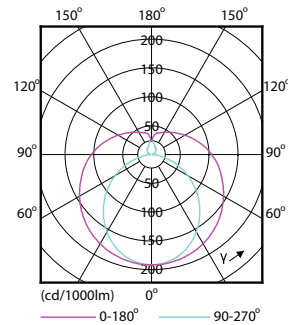

Product data

General Information		Voltage (nom.)	
Cap base	G13 [Medium Bi-Pin Fluorescent]	220–240 V	
EU RoHS compliant	Yes	Temperature	
Nominal lifetime (nom.)	15000 h	T-ambient (max.)	45 °C
Switching cycle	50,000X	T-ambient (min.)	-20 °C
Light Technical		T storage (max.)	65 °C
Colour Code	740 [CCT of 4,000 K]	T storage (min.)	-40 °C
Technical Beam Angle (Nom)	240 °	T-Case maximum (nom.)	65 °C
Lamp Luminous Flux 25°C EL (Nom)	1050 lm	Controls and Dimming	
Colour Designation	Cool White (CW)	Dimmable	No
Colour Temperature, horizontal (Nom)	4000 K	Mechanical and Housing	
Lamp Luminous Efficacy EM (Nom)	105.00 lm/W	Product length	600 mm
Colour consistency	<7	Approval and Application	
Colour Rendering Index, horiz (Nom)	70	Energy efficiency label (EEL)	A+
LLMF at end of nominal lifetime (nom.)	70 %	Energy-saving product	Yes
Operating and Electrical		Approval marks	RoHS compliance KEMA Keur certificate
Input frequency	50 to 60 Hz	Energy consumption kWh/1,000 hours	10 kWh
Technical Lamp Power (Nom)	10 W	Product Data	
Starting time (nom.)	0.5 s	Full product code	871869667438300
Warm-up time to 60% light (nom.)	0.5 s		
Power factor (nom.)	0.5		

SAP material	929001277408
Net Weight (Piece)	0.120 kg

Dimensional drawing

A3

Product	D1	D2	A1	A2	A3
LEDtube HO 600mm 10W 740 T8 AP I G	25.7 mm	28 mm	588.5 mm	595.5 mm	602.5 mm

TLED Ecofit APR HO 600mm 2ft T8 220-240V

Photometric data

LEDtube HO 10W G13 740 T8 AP I G

LEDtube HO 20W G13 730 T8 AP I G

LEDtube HO 10W G13 740 T8 AP I G

Essential LEDtube

Lifetime

LEDtube HO 20W G13 730 T8 AP I G

LEDtube HO 20W G13 730 T8 AP I G