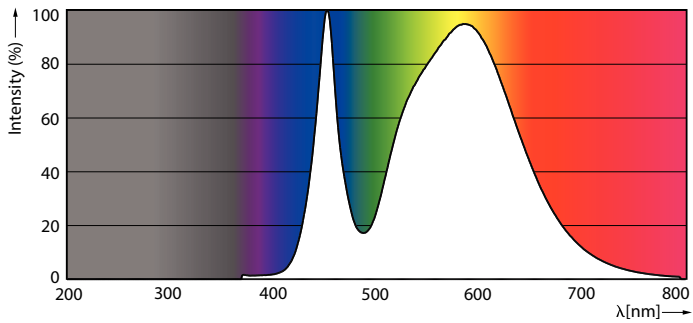

Essential LEDtube

Order product name	LEDtube HO 600mm 10W 740 T8 AP I G
EAN/UPC – product	8718696674383
Order code	929001277408
SAP numerator – quantity per pack	1
SAP numerator – packs per outer box	10

SAP material	929001277408
Net Weight (Piece)	0.120 kg

Dimensional drawing

A3

Product	D1	D2	A1	A2	A3
LEDtube HO 600mm 10W 740 T8 AP I G	25.7 mm	28 mm	588.5 mm	595.5 mm	602.5 mm

TLED Ecofit APR HO 600mm 2ft T8 220-240V

Photometric data

LEDtube HO 10W G13 740 T8 AP I G

LEDtube HO 20W G13 730 T8 AP I G

LEDtube HO 10W G13 740 T8 AP I G