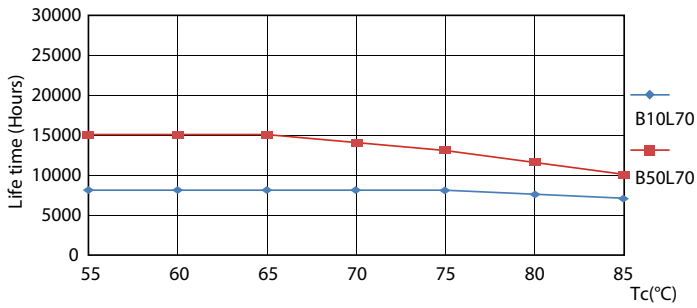

Product data

General Information		Voltage (nom.)	
Cap base	G13 [Medium Bi-Pin Fluorescent]	220–240 V	
EU RoHS compliant	Yes	Temperature	
Nominal lifetime (nom.)	15000 h	T-ambient (max.)	45 °C
Switching cycle	50,000X	T-ambient (min.)	-20 °C
Light Technical		T storage (max.)	65 °C
Colour Code	740 [CCT of 4,000 K]	T storage (min.)	-40 °C
Technical Beam Angle (Nom)	240 °	T-Case maximum (nom.)	65 °C
Lamp Luminous Flux 25°C EL (Nom)	1050 lm	Controls and Dimming	
Colour Designation	Cool White (CW)	Dimmable	No
Colour Temperature, horizontal (Nom)	4000 K	Mechanical and Housing	
Lamp Luminous Efficacy EM (Nom)	105.00 lm/W	Product length	600 mm
Colour consistency	<7	Approval and Application	
Colour Rendering Index, horiz (Nom)	70	Energy efficiency label (EEL)	A+
LLMF at end of nominal lifetime (nom.)	70 %	Energy-saving product	Yes
Operating and Electrical		Approval marks	RoHS compliance KEMA Keur certificate
Input frequency	50 to 60 Hz	Energy consumption kWh/1,000 hours	10 kWh
Technical Lamp Power (Nom)	10 W	Product Data	
Starting time (nom.)	0.5 s	Full product code	871869667438300
Warm-up time to 60% light (nom.)	0.5 s		
Power factor (nom.)	0.5		

Photometric data

LEDtube HO 10W G13 740 T8 AP I G

LEDtube HO 20W G13 730 T8 AP I G

LEDtube HO 10W G13 740 T8 AP I G

Essential LEDtube

Lifetime

LEDtube HO 20W G13 730 T8 AP I G

LEDtube HO 20W G13 730 T8 AP I G