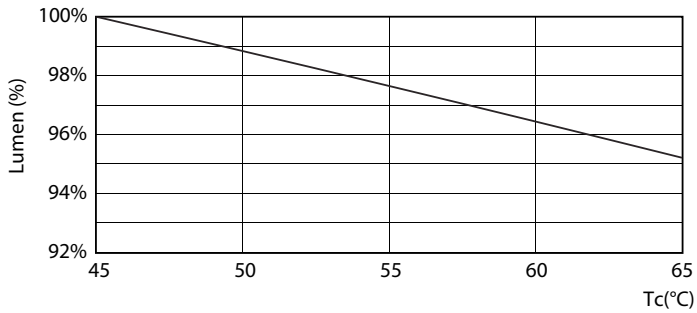

LEDtube HO 20W G13 730 T8 AP I G