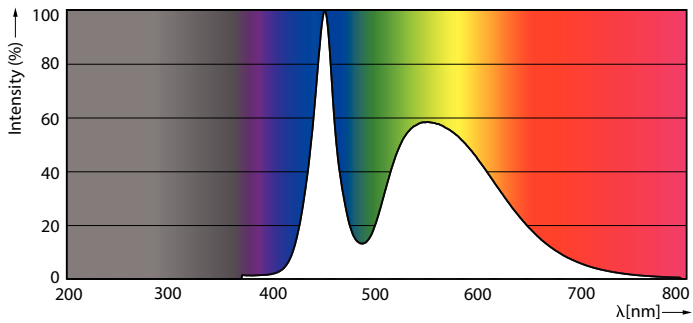

### Product data

General Information	
Cap base	G13 [ Medium Bi-Pin Fluorescent]
EU RoHS compliant	Yes
Nominal lifetime (nom.)	15000 h
Switching cycle	50,000X
Light Technical	
Colour Code	765 [ CCT of 6,500 K]
Technical Beam Angle (Nom)	240 °
Lamp Luminous Flux 25°C EL (Nom)	1050 lm
Colour Designation	Cool Daylight
Colour Temperature, horizontal (Nom)	6500 K
Lamp Luminous Efficacy EM (Nom)	105.00 lm/W
Colour consistency	<7
Colour Rendering Index, horiz (Nom)	70
LLMF at end of nominal lifetime (nom.)	70 %
Operating and Electrical	
Input frequency	50 to 60 Hz
Technical Lamp Power (Nom)	10 W
Starting time (nom.)	0.5 s
Warm-up time to 60% light (nom.)	0.5 s
Power factor (nom.)	0.5
Voltage (nom.)	220–240 V
Temperature	
T-ambient (max.)	45 °C
T-ambient (min.)	-20 °C
T storage (max.)	65 °C
T storage (min.)	-40 °C
T-Case maximum (nom.)	65 °C
Controls and Dimming	
Dimmable	No
Mechanical and Housing	
Product length	600 mm
Approval and Application	
Energy efficiency label (EEL)	A+
Energy-saving product	Yes
Approval marks	RoHS compliance KEMA Keur certificate
Energy consumption kWh/1,000 hours	10 kWh
Product Data	
Full product code	871869667440600

## Photometric data