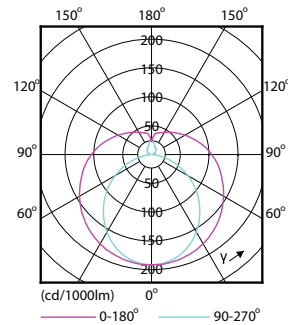

### Product data

General Information	
Cap base	G13 [ Medium Bi-Pin Fluorescent]
EU RoHS compliant	Yes
Nominal lifetime (nom.)	15000 h
Switching cycle	50,000X
Light Technical	
Colour Code	765 [ CCT of 6,500 K]
Technical Beam Angle (Nom)	240 °
Lamp Luminous Flux 25°C EL (Nom)	1050 lm
Colour Designation	Cool Daylight
Colour Temperature, horizontal (Nom)	6500 K
Lamp Luminous Efficacy EM (Nom)	105.00 lm/W
Colour consistency	<7
Colour Rendering Index, horiz (Nom)	70
LLMF at end of nominal lifetime (nom.)	70 %
Operating and Electrical	
Input frequency	50 to 60 Hz
Technical Lamp Power (Nom)	10 W
Starting time (nom.)	0.5 s
Warm-up time to 60% light (nom.)	0.5 s
Power factor (nom.)	0.5
Voltage (nom.)	220–240 V
Temperature	
T-ambient (max.)	45 °C
T-ambient (min.)	-20 °C
T storage (max.)	65 °C
T storage (min.)	-40 °C
T-Case maximum (nom.)	65 °C
Controls and Dimming	
Dimmable	No
Mechanical and Housing	
Product length	600 mm
Approval and Application	
Energy efficiency label (EEL)	A+
Energy-saving product	Yes
Approval marks	RoHS compliance KEMA Keur certificate
Energy consumption kWh/1,000 hours	10 kWh
Product Data	
Full product code	871869667440600

## Dimensional drawing

A3

Product	D1	D2	A1	A2	A3
LEDtube HO 600mm 10W 765 T8 AP I G	25.7 mm	28 mm	588.5 mm	595.5 mm	602.5 mm

## Photometric data