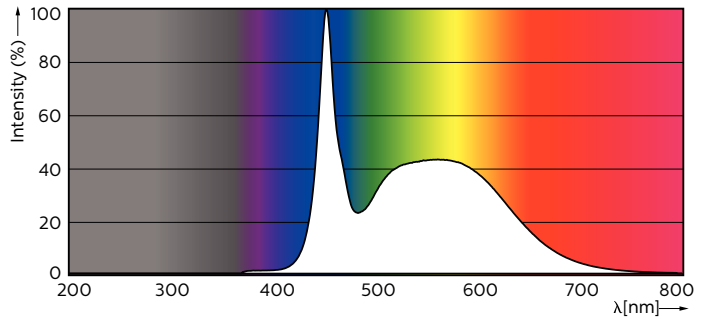

LEDtube 1200mm UO 16W 865 T8

LEDtube 1200mm UO 16W 865 T8