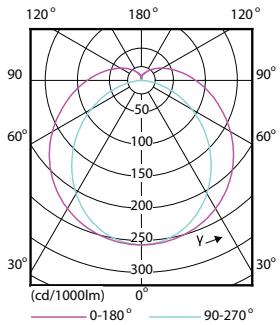

MASTER LEDtube EM/Mains T8

Photometric data

LEDtube 600mm 1200mm 1500mm UO T8