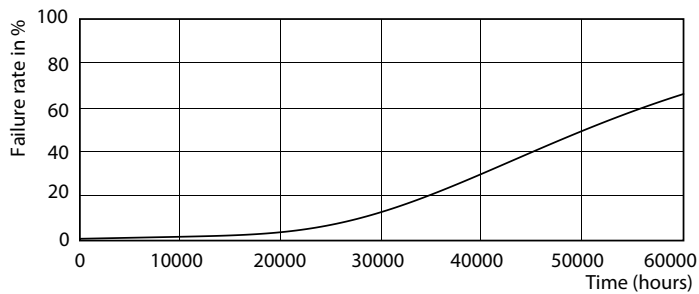

Lifetime

LEDtube 600mm 1200mm 1500mm UO T8