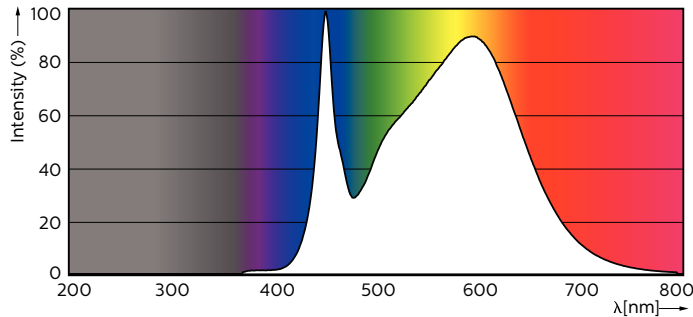

Warnings and Safety

• -

Product data

General Information		Operating and Electrical	
Cap base	G13 [Medium Bi-Pin Fluorescent]	Input frequency	50 to 60 Hz
EU RoHS compliant	Yes	Technical Lamp Power (Nom)	24 W
Nominal lifetime (nom.)	50000 h	Lamp current (max.)	112 mA
Switching cycle	200,000X	Lamp current (min.)	103 mA
Light Technical		Starting time (nom.)	0.5 s
Colour Code	840 [CCT of 4,000 K]	Warm-up time to 60% light (nom.)	0.5 s
Technical Beam Angle (Nom)	160 °	Power factor (nom.)	0.9
Lamp Luminous Flux 25°C EL (Nom)	3700 lm	Voltage (nom.)	220-240 V
Colour Designation	Cool White (CW)	Temperature	
Colour Temperature, horizontal (Nom)	4000 K	T-ambient (max.)	35 °C
Lamp Luminous Efficacy EM (Nom)	154.00 lm/W	T-ambient (min.)	-20 °C
Colour consistency	<6	T storage (max.)	65 °C
Colour Rendering Index,horiz (Nom)	83	T storage (min.)	-40 °C
LLMF at end of nominal lifetime (nom.)	70 %	T-Case maximum (nom.)	60 °C

Dimensional drawing

TLED 4ft 24W-58W 3700lm 160D 4000K G13ND

Product	D1	D2	A1	A2	A3
MASTER LEDtube 1500mm UO 24W 840 T8	25.78 mm	28 mm	1498.7 mm	1505.8 mm	1512.9 mm

Photometric data

LEDtube 1500mm UO 24W 840 T8