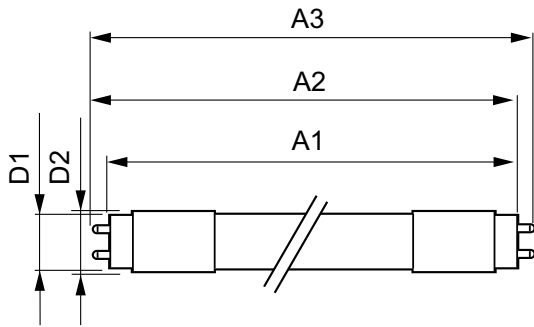

Warnings and Safety

• -

Product data

General Information		Operating and Electrical	
Cap base	G13 [Medium Bi-Pin Fluorescent]	Input frequency	50 to 60 Hz
EU RoHS compliant	Yes	Technical Lamp Power (Nom)	24 W
Nominal lifetime (nom.)	50000 h	Lamp current (max.)	112 mA
Switching cycle	200,000X	Lamp current (min.)	103 mA
Light Technical		Starting time (nom.)	0.5 s
Colour Code	840 [CCT of 4,000 K]	Warm-up time to 60% light (nom.)	0.5 s
Technical Beam Angle (Nom)	160 °	Power factor (nom.)	0.9
Lamp Luminous Flux 25°C EL (Nom)	3700 lm	Voltage (nom.)	220-240 V
Colour Designation	Cool White (CW)	Temperature	
Colour Temperature, horizontal (Nom)	4000 K	T-ambient (max.)	35 °C
Lamp Luminous Efficacy EM (Nom)	154.00 lm/W	T-ambient (min.)	-20 °C
Colour consistency	<6	T storage (max.)	65 °C
Colour Rendering Index,horiz (Nom)	83	T storage (min.)	-40 °C
LLMF at end of nominal lifetime (nom.)	70 %	T-Case maximum (nom.)	60 °C

MASTER LEDtube EM/Mains T8

Controls and Dimming	
Dimmable	No
Mechanical and Housing	
Product length	1500 mm
Approval and Application	
Energy efficiency label (EEL)	A++
Energy-saving product	Yes
Approval marks	CE marking RoHS compliance KEMA Keur certificate
Energy consumption kWh/1,000 hours	24 kWh

Product Data	
Full product code	871869668744400
Order product name	MASTER LEDtube 1500mm UO 24W 840 T8
EAN/UPC – product	8718696687444
Order code	929001298202
Numerator – quantity per pack	1
SAP numerator – packs per outer box	10
Material no. (12 NC)	929001298202
Net Weight (Piece)	0.310 kg

Dimensional drawing

TLED 4ft 24W-58W 3700lm 160D 4000K G13ND

Product	D1	D2	A1	A2	A3
MASTER LEDtube 1500mm UO 24W 840 T8	25.78 mm	28 mm	1498.7 mm	1505.8 mm	1512.9 mm

Photometric data

LEDtube 1500mm UO 24W 840 T8