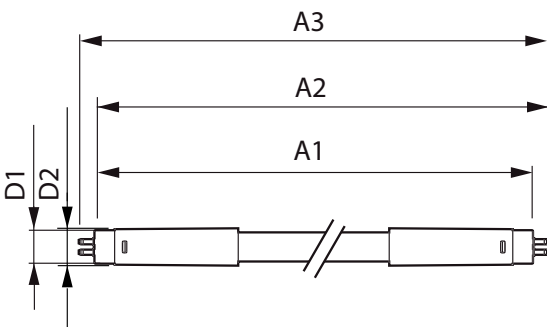

MASTER LEDtube InstantFit HF T5

Mechanical and Housing

Bulb material	Plastic
Product length	1500 mm

Approval and Application

Energy efficiency label (EEL)	A++
Energy-saving product	Yes
Approval marks	RoHS compliance CE marking KEMA Keur certificate
Energy consumption kWh/1,000 hours	42 kWh

Product Data

Full product code	871869670603900
Order product name	Master LEDtube HF 1500mm UO 36W 840 T5
EAN/UPC – product	8718696706039
Order code	929001346202
Numerator – quantity per pack	1
SAP numerator – packs per outer box	10
Material no. (12 NC)	929001346202
Net Weight (Piece)	0.170 kg

Dimensional drawing

TLED 230V 37-80W 5600lm 160D 4000K G5 ND

Product	D1	D2	A1	A2	A3
Master LEDtube HF 1500mm UO 36W 840 T5	15.2 mm	21 mm	1447.8 mm	1454.9 mm	1462 mm

Photometric data

LEDtube 1500mm 36W G5 840 5600lm