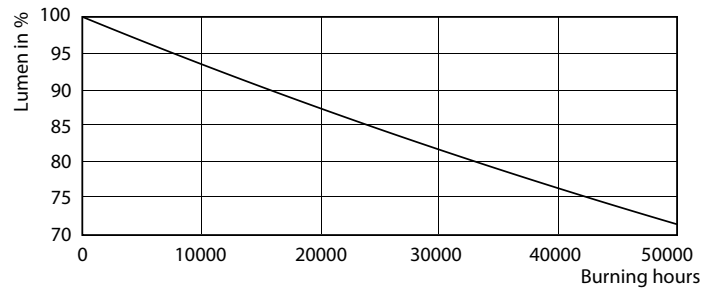

MASTER LEDtube InstantFit HF T5

Photometric data

Lifetime

LEDtube 1500mm 36W G5 5600lm

LEDtube 1200mm 26W G5 3900lm