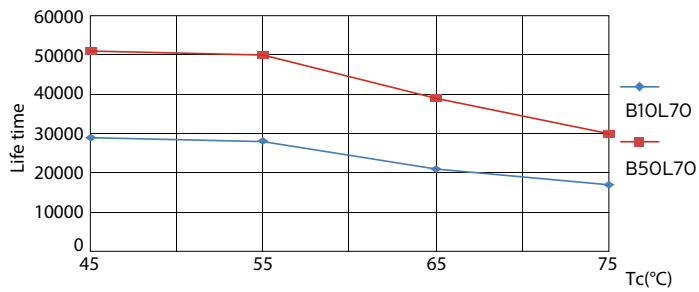

LEDtube 1500mm 36W G5 5600lm

LEDtube 1500mm 36W G5 5600lm