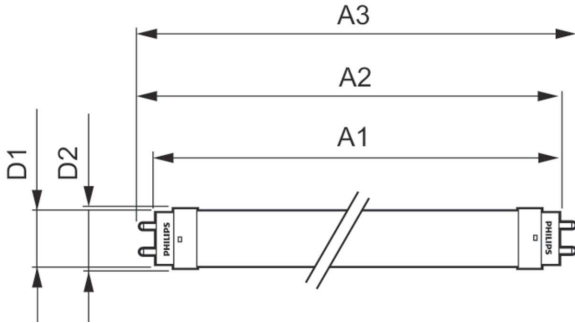

# Essential LEDtube

EAN/UPC – product	8718696734049
Order code	929001383508
Numerator – quantity per pack	1
Numerator – packs per outer box	10

Material no. (12NC)	929001383508
Net weight (piece)	0.120 kg

## Dimensional drawing

ESSENTIAL LEDtube 18W 865 T8 AP I G

Product	D1	D2	A1	A2	A3
CorePro LEDtube HO 1200mm	25.7 mm	28 mm	1198 mm	1205 mm	1212 mm
18W865T8 AP					