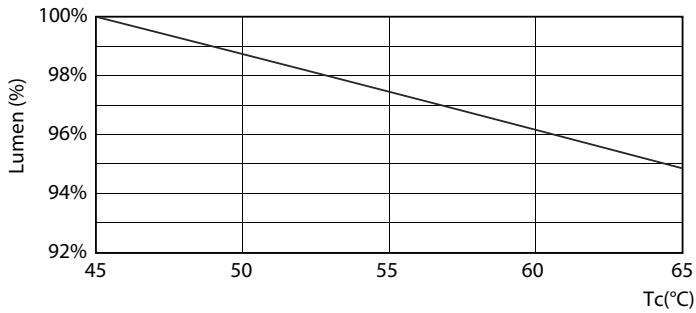

ESSENTIAL LEDtube HO 18W G13 865 T8 AP

ESSENTIAL LEDtube HO 18W G13 865 T8 AP