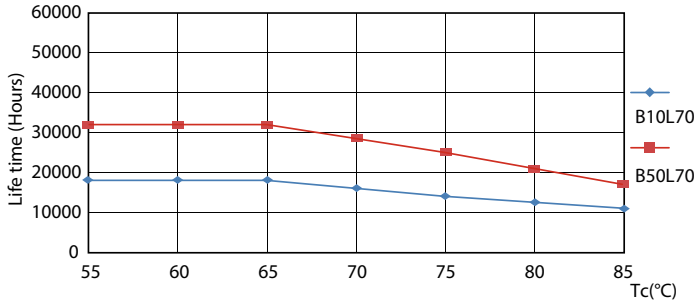

Essential LEDtube

Lifetime

ESSENTIAL LEDtube HO 18W G13 865 T8 AP