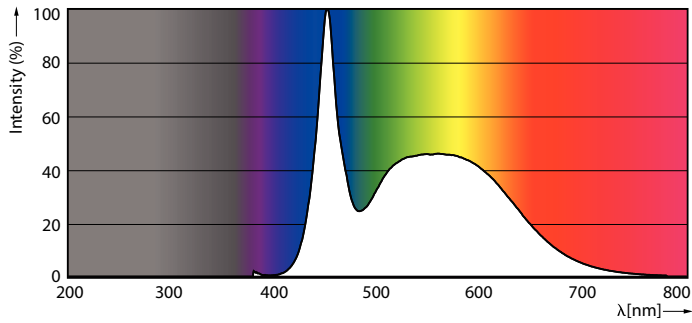

Photometric data

LEDtubes, TLED T12 120-277V 20W 6500K G13

ESSENTIAL LEDtube HO 18W G13 865 T8 AP