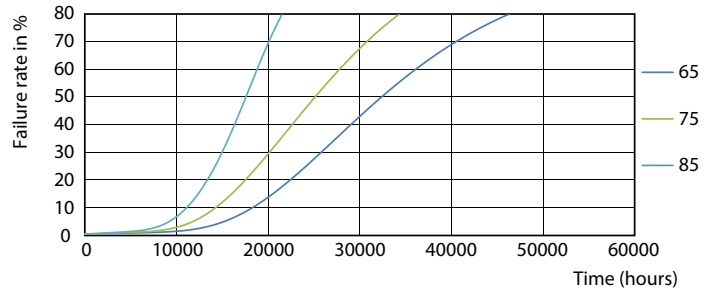

Essential LEDtube

Lifetime

ESSENTIAL LEDtube HO 18W G13 865 T8 AP