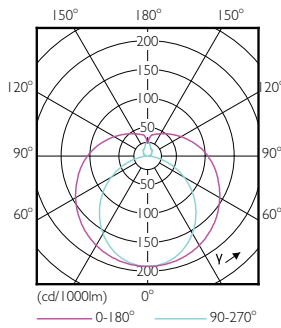

Photometric data

ESSENTIAL LEDtube HO 18W G13 865 T8 AP

ESSENTIAL LEDtube HO 18W G13 865 T8 AP