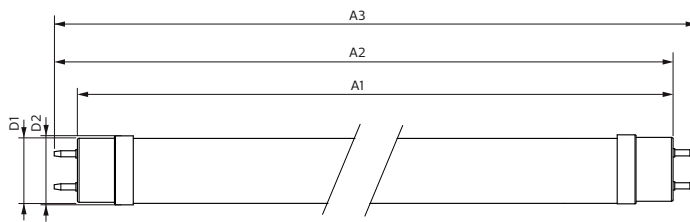

Product data

General Information		Lamp current (max.)	
Cap base	G13 [Medium Bi-Pin Fluorescent]		75 mA
EU RoHS compliant	Yes	Lamp current (min.)	68 mA
Nominal lifetime (nom.)	50000 h	Starting time (nom.)	0.5 s
Switching cycle	200,000X	Warm-up time to 60% light (nom.)	0.5 s
		Power factor (nom.)	0.9
		Voltage (nom.)	220-240 V
Light Technical		Temperature	
Colour Code	830 [CCT of 3,000 K]	T-ambient (max.)	45 °C
Technical Beam Angle (Nom)	240 °	T-ambient (min.)	-20 °C
Lamp Luminous Flux 25°C EL (Nom)	2300 lm	T storage (max.)	65 °C
Colour Designation	White (WH)	T storage (min.)	-40 °C
Colour Temperature, horizontal (Nom)	3000 K	T-Case maximum (nom.)	55 °C
Lamp Luminous Efficacy EM (Nom)	143.00 lm/W		
Colour consistency	<6	Controls and Dimming	
Colour Rendering Index,horiz (Nom)	83	Dimmable	No
LLMF at end of nominal lifetime (nom.)	70 %		
Operating and Electrical		Mechanical and Housing	
Input frequency	50 to 60 Hz	Bulb material	Glass
Technical Lamp Power (Nom)	16 W		

Master Value LEDtube T8

Product length	1200 mm
Approval and Application	
Energy efficiency label (EEL)	A++
Energy-saving product	Yes
Approval marks	RoHS compliance CE marking KEMA Keur certificate
Energy consumption kWh/1,000 hours	16 kWh
Product Data	
Full product code	871869964697400

Dimensional drawing

Product	D1	D2	A1	A2	A3
MASTER LEDtube VLE 1200mm UO 16W 830 T8	25.8 mm	28 mm	1198.2 mm	1205.3 mm	1212.4 mm

TLED 4ft 220-240V 16-36W 2300lm3000K G13

Photometric data

LEDtube 220-240V G13 4ft 2300lm 3000K