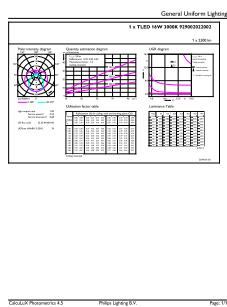

Product data

General Information		Lamp current (max.)	
Cap base	G13 [Medium Bi-Pin Fluorescent]		75 mA
EU RoHS compliant	Yes	Lamp current (min.)	68 mA
Nominal lifetime (nom.)	50000 h	Starting time (nom.)	0.5 s
Switching cycle	200,000X	Warm-up time to 60% light (nom.)	0.5 s
		Power factor (nom.)	0.9
		Voltage (nom.)	220-240 V
Light Technical		Temperature	
Colour Code	830 [CCT of 3,000 K]	T-ambient (max.)	45 °C
Technical Beam Angle (Nom)	240 °	T-ambient (min.)	-20 °C
Lamp Luminous Flux 25°C EL (Nom)	2300 lm	T storage (max.)	65 °C
Colour Designation	White (WH)	T storage (min.)	-40 °C
Colour Temperature, horizontal (Nom)	3000 K	T-Case maximum (nom.)	55 °C
Lamp Luminous Efficacy EM (Nom)	143.00 lm/W		
Colour consistency	<6	Controls and Dimming	
Colour Rendering Index,horiz (Nom)	83	Dimmable	No
LLMF at end of nominal lifetime (nom.)	70 %		
Operating and Electrical		Mechanical and Housing	
Input frequency	50 to 60 Hz	Bulb material	Glass
Technical Lamp Power (Nom)	16 W		

Master Value LEDtube T8

Product length	1200 mm
Approval and Application	
Energy efficiency label (EEL)	A++
Energy-saving product	Yes
Approval marks	RoHS compliance CE marking KEMA Keur certificate
Energy consumption kWh/1,000 hours	16 kWh
Product Data	
Full product code	871869964697400

Order product name	MASTER LEDtube VLE 1200mm UO 16W 830 T8
EAN/UPC – product	8718699646974
Order code	929002022002
Numerator – quantity per pack	1
SAP numerator – packs per outer box	10
Material no. (12 NC)	929002022002
Net Weight (Piece)	0.215 kg

Dimensional drawing

Product	D1	D2	A1	A2	A3
MASTER LEDtube VLE 1200mm UO 16W 830 T8	25.8 mm	28 mm	1198.2 mm	1205.3 mm	1212.4 mm

TLED 4ft 220-240V 16-36W 2300lm3000K G13

Photometric data

LEDtube 220-240V G13 4ft 2300lm 3000K