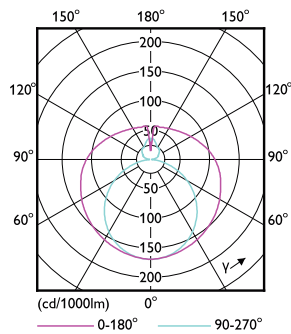

Product data

General Information		Lamp current (max.)	
Cap base	G13 [Medium Bi-Pin Fluorescent]		75 mA
EU RoHS compliant	Yes	Lamp current (min.)	68 mA
Nominal lifetime (nom.)	50000 h	Starting time (nom.)	0.5 s
Switching cycle	200,000X	Warm-up time to 60% light (nom.)	0.5 s
		Power factor (nom.)	0.9
		Voltage (nom.)	220-240 V
Light Technical		Temperature	
Colour Code	830 [CCT of 3,000 K]	T-ambient (max.)	45 °C
Technical Beam Angle (Nom)	240 °	T-ambient (min.)	-20 °C
Lamp Luminous Flux 25°C EL (Nom)	2300 lm	T storage (max.)	65 °C
Colour Designation	White (WH)	T storage (min.)	-40 °C
Colour Temperature, horizontal (Nom)	3000 K	T-Case maximum (nom.)	55 °C
Lamp Luminous Efficacy EM (Nom)	143.00 lm/W		
Colour consistency	<6	Controls and Dimming	
Colour Rendering Index,horiz (Nom)	83	Dimmable	No
LLMF at end of nominal lifetime (nom.)	70 %		
Operating and Electrical		Mechanical and Housing	
Input frequency	50 to 60 Hz	Bulb material	Glass
Technical Lamp Power (Nom)	16 W		

Dimensional drawing

Product	D1	D2	A1	A2	A3
MASTER LEDtube VLE 1200mm UO 16W 830 T8	25.8 mm	28 mm	1198.2 mm	1205.3 mm	1212.4 mm

TLED 4ft 220-240V 16-36W 2300lm3000K G13

Photometric data

LEDtube 220-240V G13 4ft 2300lm 3000K