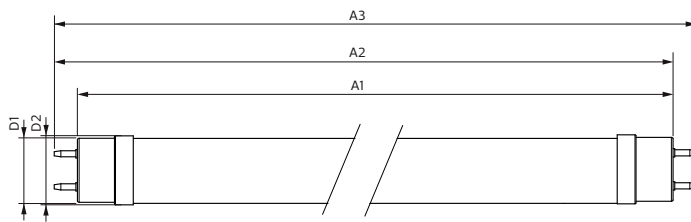

Master Value LEDtube T8

Product length	1200 mm
Approval and Application	
Energy efficiency label (EEL)	A++
Energy-saving product	Yes
Approval marks	RoHS compliance CE marking KEMA Keur certificate
Energy consumption kWh/1,000 hours	16 kWh
Product Data	
Full product code	871869964699800

Order product name	MASTER LEDtube VLE 1200mm UO 16W 840 T8
EAN/UPC – product	8718699646998
Order code	929002022102
Numerator – quantity per pack	1
SAP numerator – packs per outer box	10
Material no. (12 NC)	929002022102
Net Weight (Piece)	0.215 kg

Dimensional drawing

Product	D1	D2	A1	A2	A3
MASTER LEDtube VLE 1200mm UO 16W 840 T8	25.8 mm	28 mm	1198.2 mm	1205.3 mm	1212.4 mm

TLED 4ft 220-240V 16-36W 2500lm4000K G13

Photometric data