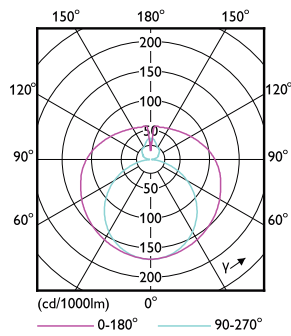

Product data

General Information	
Cap base	G13 [Medium Bi-Pin Fluorescent]
EU RoHS compliant	Yes
Nominal lifetime (nom.)	50000 h
Switching cycle	200,000X

Light Technical	
Colour Code	840 [CCT of 4,000 K]
Technical Beam Angle (Nom)	240 °
Lamp Luminous Flux 25°C EL (Nom)	2500 lm
Colour Designation	Cool White (CW)
Colour Temperature, horizontal (Nom)	4000 K
Lamp Luminous Efficacy EM (Nom)	156.00 lm/W
Colour consistency	<6
Colour Rendering Index,horiz (Nom)	83
LLMF at end of nominal lifetime (nom.)	70 %

Dimensional drawing

Product	D1	D2	A1	A2	A3
MASTER LEDtube VLE 1200mm UO 16W 840 T8	25.8 mm	28 mm	1198.2 mm	1205.3 mm	1212.4 mm

TLED 4ft 220-240V 16-36W 2500lm4000K G13

Photometric data

LEDtube 220-240V G13 4ft 2500lm 4000k