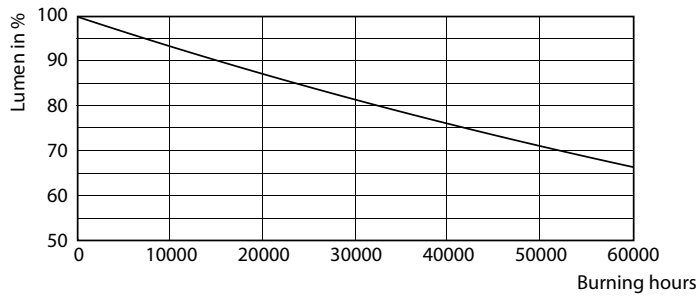

Product data

General Information	
Cap base	G13 [Medium Bi-Pin Fluorescent]
EU RoHS compliant	Yes
Nominal lifetime (nom.)	50000 h
Switching cycle	200,000X

Light Technical	
Colour Code	840 [CCT of 4,000 K]
Technical Beam Angle (Nom)	240 °
Lamp Luminous Flux 25°C EL (Nom)	2500 lm
Colour Designation	Cool White (CW)
Colour Temperature, horizontal (Nom)	4000 K
Lamp Luminous Efficacy EM (Nom)	156.00 lm/W
Colour consistency	<6
Colour Rendering Index,horiz (Nom)	83
LLMF at end of nominal lifetime (nom.)	70 %

LEDtube 220-240V G13

Master Value LEDtube T8

Photometric data

LEDtube 220-240V G13 4000k

Lifetime

LEDtube 220-240V G13 LumenVsTc

LEDtube 220-240V G13

LEDtube 220-240V G13