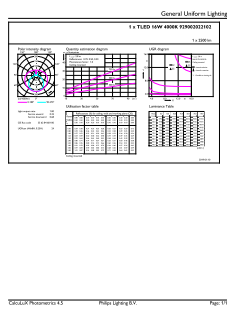

Master Value LEDtube T8

Product length	1200 mm
Approval and Application	
Energy efficiency label (EEL)	A++
Energy-saving product	Yes
Approval marks	RoHS compliance CE marking KEMA Keur certificate
Energy consumption kWh/1,000 hours	16 kWh
Product Data	
Full product code	871869964699800

Order product name	MASTER LEDtube VLE 1200mm UO 16W 840 T8
EAN/UPC – product	8718699646998
Order code	929002022102
Numerator – quantity per pack	1
SAP numerator – packs per outer box	10
Material no. (12 NC)	929002022102
Net Weight (Piece)	0.215 kg

Dimensional drawing

Product	D1	D2	A1	A2	A3
MASTER LEDtube VLE 1200mm UO 16W 840 T8	25.8 mm	28 mm	1198.2 mm	1205.3 mm	1212.4 mm

TLED 4ft 220-240V 16-36W 2500lm4000K G13

Photometric data

LEDtube 220-240V G13 4ft 2500lm 4000k