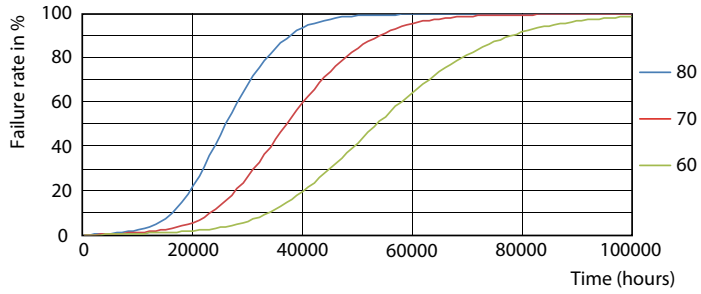

Master Value LEDtube T8

Lifetime

LEDtube 220-240V G13 FailureRate