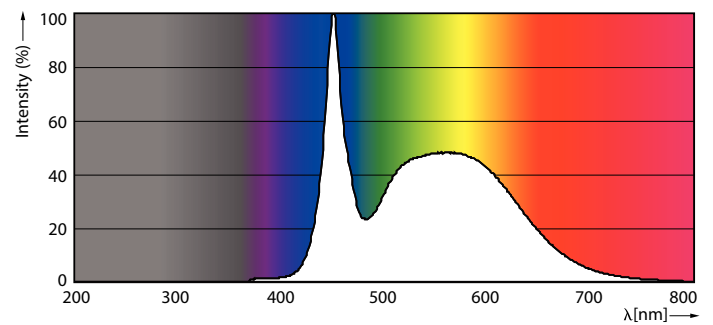

LEDtube 220-240V G13 6500k