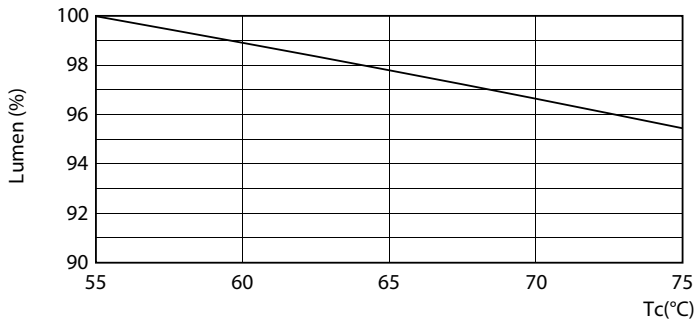

Master Value LEDtube T8

Photometric data

© 2020 Philips Lighting B.V. Page 11

LEDtube 220-240V G13 5ft 3700lm 6500k

Lifetime

LEDtube 220-240V G13 LumenVsTc