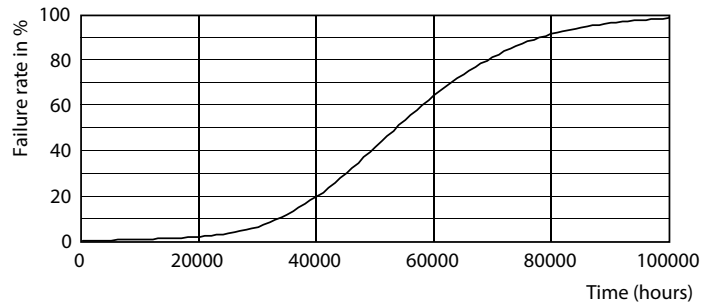

LEDtube 220-240V G13