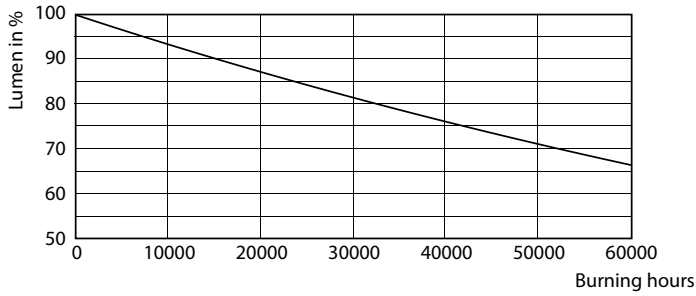

LEDtube 220-240V G13