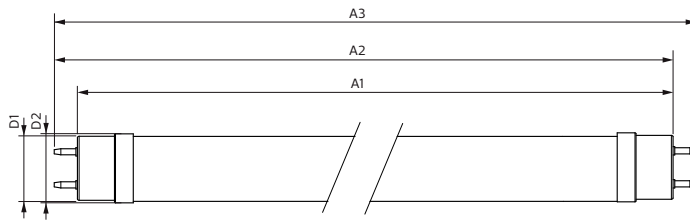

Master Value LEDtube T8

Product length	1500 mm
Approval and Application	
Energy efficiency label (EEL)	A++
Energy-saving product	Yes
Approval marks	RoHS compliance CE marking KEMA Keur certificate
Energy consumption kWh/1,000 hours	24 kWh
Product Data	
Full product code	871869964707000

Order product name	MASTER LEDtube VLE 1500mm UO 24W 865 T8
EAN/UPC – product	8718699647070
Order code	929002022502
SAP numerator – quantity per pack	1
SAP numerator – packs per outer box	10
SAP material	929002022502
Net Weight (Piece)	0.270 kg

Dimensional drawing

Product	D1	D2	A1	A2	A3
MASTER LEDtube VLE 1500mm UO 24W 865 T8	25.8 mm	28 mm	1498.7 mm	1505.8 mm	1512.9 mm

TLED 5ft 220-240V 24-58W 3700lm6500K G13

Photometric data